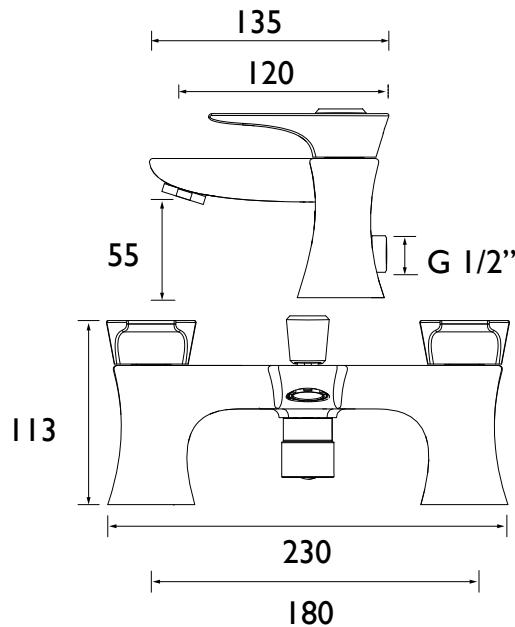

HOU BSM C

HOURLASS Tap Range

Hourglass Bath Shower Mixer
Chrome

Features:

- Includes a handset that's easy to keep pristine, with rub-clean nozzles for effortless removal of limescale and debris
- Install with confidence using a robust metal fixing nut that keeps your tap securely in place
- Experience smooth, reliable operation thanks to the long-life ceramic disc valves
- Enjoy lasting brilliance with our flawless, scratch-resistant chrome finish that's salt spray-tested for durability
- Built to last, backed by a lifetime parts and 1-year labour guarantee

Product Certifications:

WRAS Certificate No: 2107076
WRAS Expiry Date: 31/07/2026

For more products, visit our website:
<http://www.bristan.com>

Specification

Product Type:	Bathroom Tap
Main Construction Material:	Brass
Mount Type:	Deck
Handle Type:	Lever
Connection Inlet:	3/4" BSP
Connection Outlet:	M24 Flow Straightener
Number of Tap Holes:	2
Hose Length (mm):	1500
Valve/Cartridge Type:	3/4" Ceramic Disc Valve - 1/4 turn
Plumbing System Requirements:	Suitable for all plumbing systems
Minimum Dynamic Pressure (bar):	0.2 bar
Maximum Dynamic Pressure (bar):	5 bar
Maximum Hot Water Temperature °C:	60°C
Maximum Static Pressure (bar):	10 bar
Flow Type:	Single
Isolation Included:	No

Dimensions (measurements in mm)

Flow Rates (l/min)

System Pressure (bar)	0.2	0.5	1	2	3	5
Through Bath Filler (mixed)	23.2	36.7	51.8	73.3	89.8	115.9
Through Handset (mixed)	6.3	9.9	14	19.8	24.3	31.4

TECHNICAL DATA SHEET