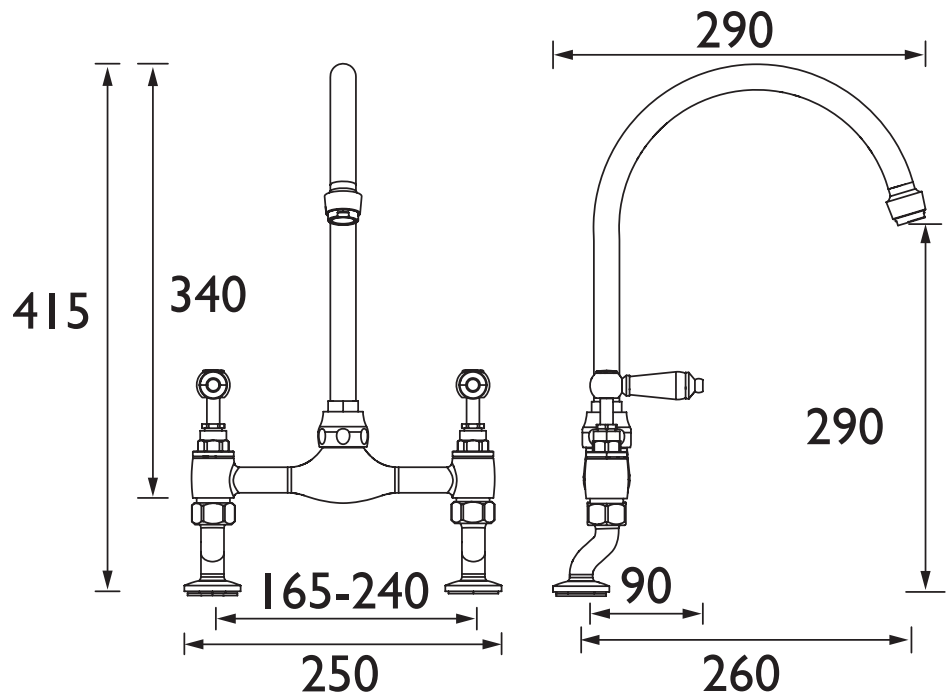

## Specification

<b>Product Type:</b>	Kitchen Taps
<b>Main Construction Material:</b>	Brass; ABS; Stainless Steel
<b>Mount Type:</b>	Deck
<b>Handle Type:</b>	Lever
<b>Connection Inlet:</b>	1/2" BSP
<b>Connection Outlet:</b>	M24 Flow Straightener
<b>Number of Tap Holes:</b>	2
<b>Valve/Cartridge Type:</b>	1/2" Ceramic Disc Valve - 1/4 turn
<b>Plumbing System Requirements:</b>	Suitable for all plumbing systems
<b>Minimum Dynamic Pressure (bar):</b>	0.2 bar
<b>Maximum Dynamic Pressure (bar):</b>	5 bar
<b>Maximum Hot Water Temperature °C:</b>	65°C
<b>Maximum Static Pressure (bar):</b>	10 bar
<b>Flow Type:</b>	Single
<b>Isolation Included:</b>	No

## Dimensions (measurements in mm)