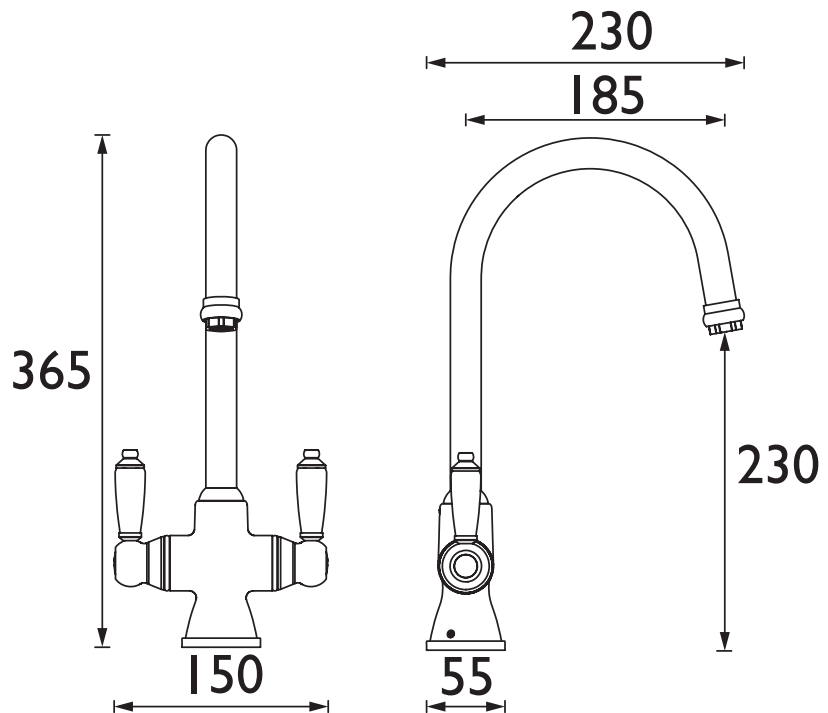

RS SNK EF BN

RENAISSANCE Tap Range

Renaissance Easyfit Sink
Mixer Brushed Nickel

Features:

- Install your tap in minutes from above the sink, thanks to the innovative Top Fix Easyfit technology
- Easily repair, maintain or replace your kitchen tap using the two isolation valves that let you shut off the water supply at the base
- Supplied with everything you need for a hassle-free installation, including two Allen keys, isolation valves, Top Fix Easyfit base, and flexi tails
- Rinse and reach with ease using the convenient swivel spout
- Install with confidence, thanks to the high quality metal fixings that keep your tap securely in place

Product Certifications:

WRAS Certificate No: 2206902
WRAS Expiry Date: 30/06/2027

Specification

Product Type:	Kitchen Taps
Main Construction Material:	Brass
Mount Type:	Deck
Handle Type:	Lever
Connection Inlet:	1/2" BSP Flexible Tails with Isolation Valves
Connection Outlet:	M24 Flow Straightener
Number of Tap Holes:	1
Valve/Cartridge Type:	1/2" Ceramic Disc Valve - 1/4 turn
Plumbing System Requirements:	Suitable for all plumbing systems, ideally balanced
Minimum Dynamic Pressure (bar):	0.4 bar
Maximum Dynamic Pressure (bar):	5 bar
Maximum Hot Water Temperature °C:	65°C
Maximum Static Pressure (bar):	10 bar
Flow Type:	Single
Isolation Included:	Yes

Dimensions (measurements in mm)

Flow Rates (l/min)

System Pressure (bar)	0.4	0.5	1	2	3	5
RS SNK EF BN (mixed)	14.5	16.4	23.7	34.1	41.9	NPD

TECHNICAL DATA SHEET

BRISTAN

D11