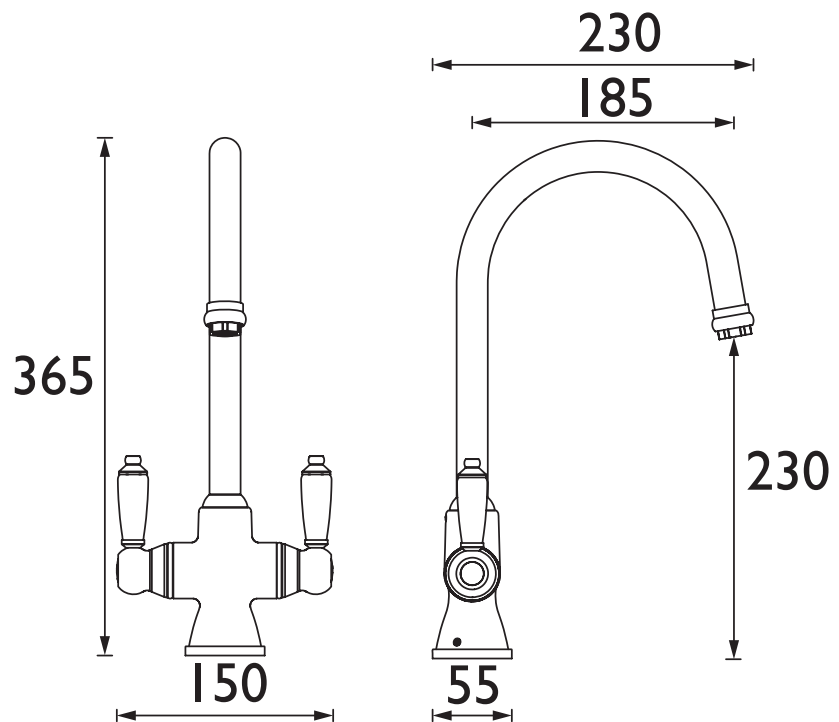

### Specification

<b>Product Type:</b>	Kitchen Taps
<b>Main Construction Material:</b>	Brass
<b>Mount Type:</b>	Deck
<b>Handle Type:</b>	Lever
<b>Connection Inlet:</b>	1/2" BSP Flexible Tails with Isolation Valves
<b>Connection Outlet:</b>	M24 Flow Straightener
<b>Number of Tap Holes:</b>	1
<b>Valve/Cartridge Type:</b>	1/2" Ceramic Disc Valve - 1/4 turn
<b>Plumbing System Requirements:</b>	Suitable for all plumbing systems, ideally balanced
<b>Minimum Dynamic Pressure (bar):</b>	0.4 bar
<b>Maximum Dynamic Pressure (bar):</b>	5 bar
<b>Maximum Hot Water Temperature °C:</b>	65°C
<b>Maximum Static Pressure (bar):</b>	10 bar
<b>Flow Type:</b>	Single
<b>Isolation Included:</b>	Yes

### Features:

- Install your tap in minutes from above the sink, thanks to the innovative Top Fix Easyfit technology
- Easily repair, maintain or replace your kitchen tap using the two isolation valves that let you shut off the water supply at the base
- Supplied with everything you need for a hassle-free installation, including two Allen keys, isolation valves, Top Fix Easyfit base, and flexi tails
- Rinse and reach with ease using the convenient swivel spout
- Install with confidence, thanks to the high quality metal fixings that keep your tap securely in place

### Dimensions (measurements in mm)