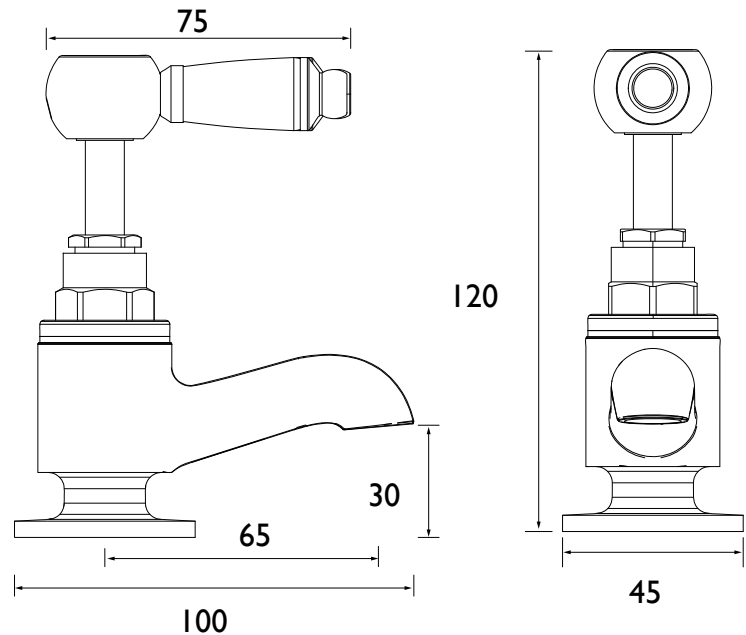

## Specification

<b>Product Type:</b>	Bathroom Taps
<b>Main Construction Material:</b>	Brass
<b>Mount Type:</b>	Deck
<b>Handle Type:</b>	Lever
<b>Connection Inlet:</b>	1/2" BSP
<b>Connection Outlet:</b>	Open
<b>Number of Tap Holes:</b>	2
<b>Valve/Cartridge Type:</b>	1/2" Ceramic Disc Valve - 1/4 turn
<b>Plumbing System Requirements:</b>	Suitable for all plumbing systems
<b>Minimum Dynamic Pressure (bar):</b>	0.2 bar
<b>Maximum Dynamic Pressure (bar):</b>	5 bar
<b>Maximum Hot Water Temperature °C:</b>	65°C
<b>Maximum Static Pressure (bar):</b>	10 bar
<b>Isolation Included:</b>	N

## Dimensions (measurements in mm)