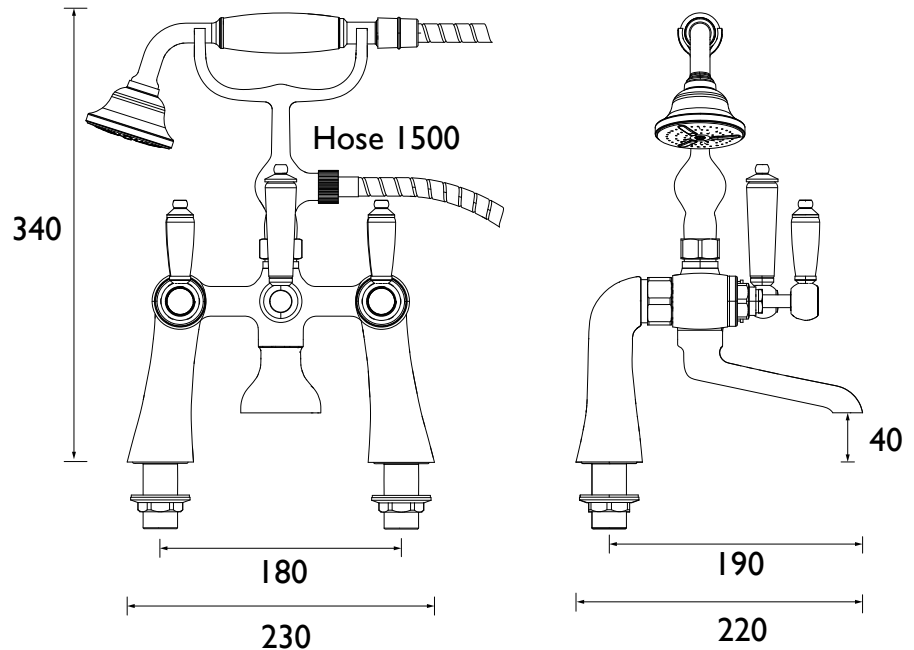

RS2 BSM C

RENAISSANCE Tap Range Renaissance 2 Bath Shower Mixer Chrome

Features:

- Install with confidence using a robust metal fixing nut that keeps your tap securely in place
- Experience smooth, reliable operation thanks to the long-life ceramic disc valves
- Enjoy lasting brilliance with our flawless, scratch-resistant chrome finish that's salt spray tested for durability
- Built to last, backed by a lifetime parts and 1-year labour guarantee

Product Type:	Bathroom Tap
Main Construction Material:	Brass
Mount Type:	Deck
Handle Type:	Lever
Connection Inlet:	3/4" BSP
Connection Outlet:	G 1/2"
Number of Tap Holes:	2
Hose Length (mm):	1500
Valve/Cartridge Type:	3/4" Ceramic Disc Valve - 1/4 turn
Plumbing System Requirements:	Suitable for all plumbing systems
Minimum Dynamic Pressure (bar):	0.2 bar
Maximum Dynamic Pressure (bar):	5 bar
Maximum Hot Water Temperature °C:	60°C
Maximum Static Pressure (bar):	10 bar
Flow Type:	Single
Isolation Included:	No

Dimensions (measurements in mm)

Flow Rates (l/min)

System Pressure (bar)	0.2	0.5	1	2	3	5
Through Bath Filler (mixed)	14.8	23.4	33.1	46.8	57.3	74
Through Handset (mixed)	4.6	7.3	10.4	14.7	18	23.2

TECHNICAL DATA SHEET