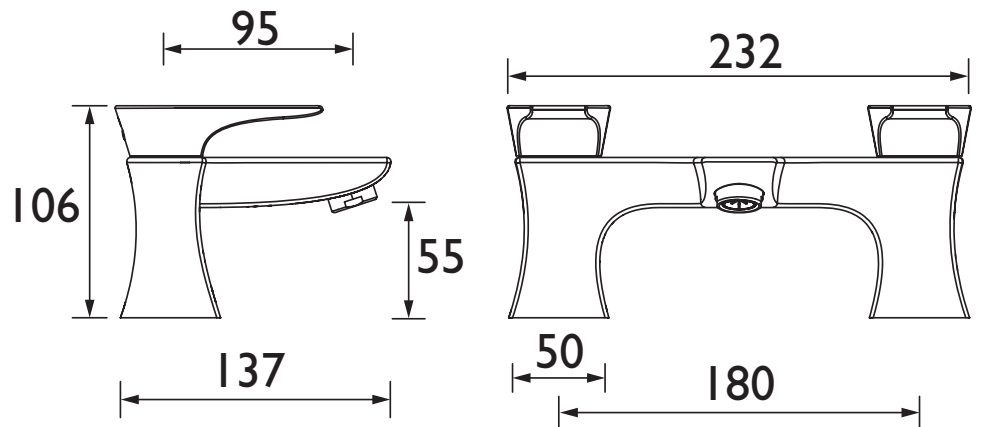

Product Certifications:

WRAS Certificate No: 250503304
WRAS Expiry Date: 31/05/2030

For more products, visit our website:
<http://www.bristan.com>

Specification

Product Type:	Bathroom Taps
Main Construction Material:	Brass; Zinc Alloy; ABS
Mount Type:	Deck
Handle Type:	Paddle
Connection Inlet:	3/4" BSP
Connection Outlet:	M24 Flow Straightener
Number of Tap Holes:	2
Valve/Cartridge Type:	3/4" Ceramic Disc Valve - 1/4 turn
Plumbing System Requirements:	Suitable for all plumbing systems
Minimum Dynamic Pressure (bar):	0.2 bar
Maximum Dynamic Pressure (bar):	5 bar
Maximum Hot Water Temperature °C:	60°C
Maximum Static Pressure (bar):	10 bar
Flow Type:	Single
Isolation Included:	No

Dimensions (measurements in mm)

Flow Rates (l/min)

System Pressure (bar)	0.2	0.5	1	2	3	5
HOU BF BLK (mixed)	18.3	28.9	40.8	57.7	70.7	91.3

TECHNICAL
DATA
SHEET

BRISTAN

D8