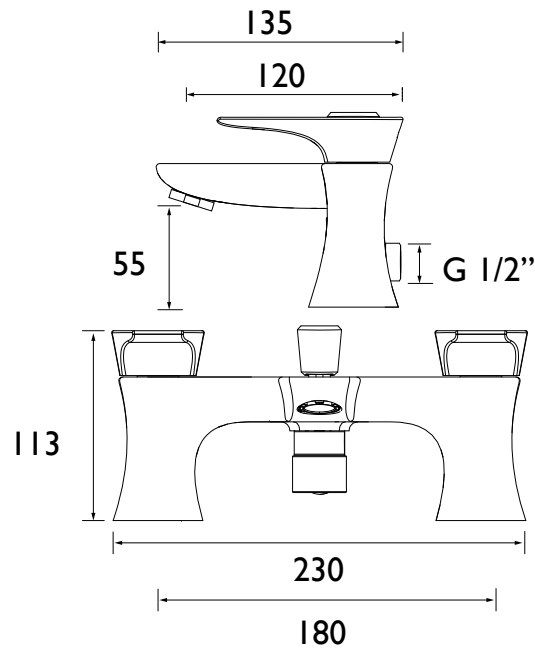

HOU BSM BLK

HOURGLASS Tap Range Hourglass Bath Shower Mixer Tap Black

Features:

- Multi function rub clean handset - limescale and debris build-up is quickly and easily removed by rubbing a finger or a cloth over the nozzles.
- Long life 1/4 turn ceramic disc valves for added durability and smooth control.
- Robust metal fixing nut to secure the tap in place reducing the risk of loosening over time.
- On-trend matt black finish to make a statement in your bathroom.
- 10 year parts and 1 year labour guarantee for peace of mind.

Product Certifications:

WRAS Certificate No: 2107139
WRAS Expiry Date: 31/07/2026

For more products, visit our website:
<http://www.bristan.com>

Specification

Product Type:	Bathroom Tap
Main Construction Material:	Brass
Mount Type:	Deck
Handle Type:	Lever
Connection Inlet:	3/4 BSP
Connection Outlet:	M24 Flow Straightener
Number of Tap Holes:	2
Hose Length (mm):	1500
Valve/Cartridge Type:	3/4" Ceramic Disc valve
Plumbing System Requirements:	Suitable for all plumbing systems
Minimum Dynamic Pressure (bar):	0.2 bar
Maximum Dynamic Pressure (bar):	5 bar
Maximum Hot Water Temperature °C:	60°C
Maximum Static Pressure (bar):	10 bar
Flow Type:	Single
Isolation Included:	No

Dimensions (measurements in mm)

Flow Rates (l/min)

System Pressure (bar)	0.2	0.5	1	2	3	5
Through Bath Filler (mixed)	12.88	21.14	30.04	42.36	52	NPD
Through Handset (mixed)	4.09	6.78	9.65	13.75	17.1	NPD

TECHNICAL DATA SHEET