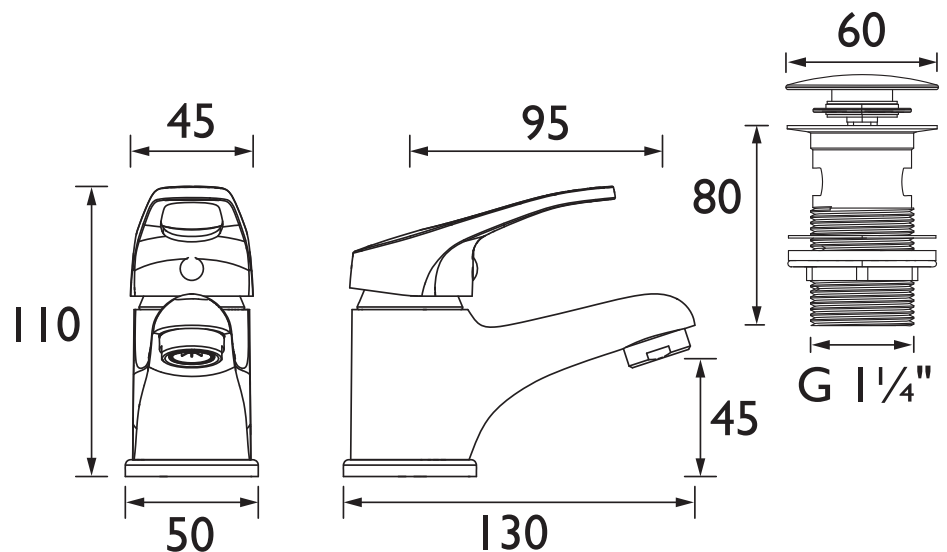

IRS BAS C

IRIS Tap Range Iris Basin Mixer with Clicker Waste Chrome

Features:

- Supplied with everything you need for a hassle-free installation, including flexible tails and clicker waste
- Install with confidence using a robust metal fixing nut that keeps your tap securely in place
- Experience smooth, reliable operation thanks to the long-life ceramic cartridge
- Enjoy lasting brilliance with our flawless, scratch-resistant chrome finish that's salt spray-tested for durability
- Built to last, backed by a lifetime parts and 1-year labour guarantee

Product Certifications:

WRAS Certificate No: 240903010
WRAS Expiry Date: 30/09/2029

Specification

Product Type:	Bathroom Taps
Main Construction Material:	Brass; ABS; Stainless Steel
Mount Type:	Deck
Handle Type:	Lever
Connection Inlet:	1/2" BSP Flexible Tails
Connection Outlet:	M24 Flow Straightener
Number of Tap Holes:	1
Valve/Cartridge Type:	35mm Single Lever Cartridge
Plumbing System Requirements:	Suitable for all plumbing systems
Minimum Dynamic Pressure (bar):	0.2 bar
Maximum Dynamic Pressure (bar):	5 bar
Maximum Hot Water Temperature °C:	60°C
Maximum Static Pressure (bar):	10 bar
Flow Type:	Single
Isolation Included:	No

Dimensions (measurements in mm)

Flow Rates (l/min)

System Pressure (bar)	0.2	0.5	1	2	3	5
IRS BAS C (mixed)	4.3	7.1	10.5	14	18.3	23.6

TECHNICAL DATA SHEET

BRISTAN

D7