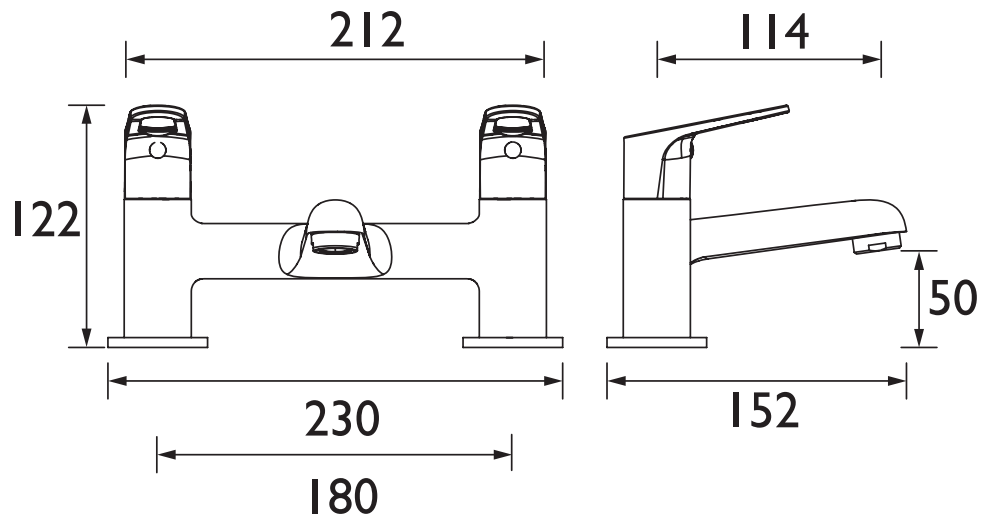

Product Certifications:

WRAS Certificate No: 241103010
WRAS Expiry Date: 30/11/2029

For more products, visit our website:
<http://www.bristan.com>

Specification

Product Type:	Bathroom Taps
Main Construction Material:	Brass; ABS; Stainless Steel
Mount Type:	Deck
Handle Type:	Lever
Connection Inlet:	3/4" BSP
Connection Outlet:	M24 Flow Straightener
Number of Tap Holes:	2
Valve/Cartridge Type:	3/4" Ceramic Disc Valve - 1/4 turn
Plumbing System Requirements:	Suitable for all plumbing systems
Minimum Dynamic Pressure (bar):	0.2 bar
Maximum Dynamic Pressure (bar):	5 bar
Maximum Hot Water Temperature °C:	60°C
Maximum Static Pressure (bar):	10 bar
Flow Type:	Single
Isolation Included:	No

Dimensions (measurements in mm)

Flow Rates (l/min)

System Pressure (bar)	0.2	0.5	1	2	3	5
IRS BF C (mixed)	21.2	29.4	42	58	72	93

TECHNICAL DATA SHEET

BRISTAN

D6