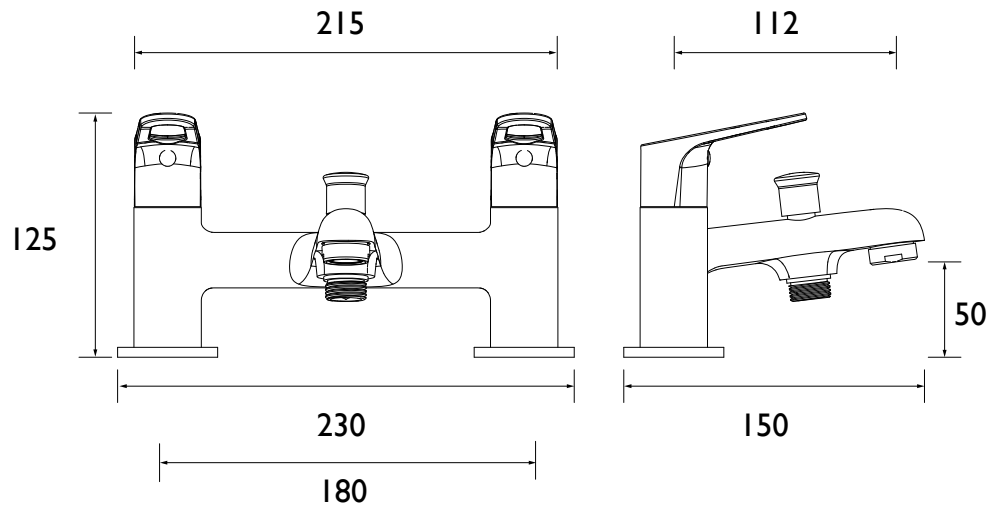

IRS BSM C

IRIS Tap Range Iris Bath Shower Mixer Chrome

Features:

- Includes a handset that's easy to keep pristine, with rub-clean nozzles for effortless removal of limescale and debris
- Install with confidence using a robust metal fixing nut that keeps your tap securely in place
- Experience smooth, reliable operation thanks to the long-life ceramic disc valves
- Enjoy lasting brilliance with our flawless, scratch-resistant chrome finish that's salt spray-tested for durability
- Built to last, backed by a lifetime parts and 1-year labour guarantee

Product Certifications:

WRAS Certificate No: 250803302
WRAS Expiry Date: 31/08/2030

For more products, visit our website:
<http://www.bristan.com>

Specification

Product Type:	Bathroom Taps
Main Construction Material:	Brass
Mount Type:	Deck
Handle Type:	Lever
Connection Inlet:	3/4" BSP
Connection Outlet:	M24 Flow Straightener
Number of Tap Holes:	2
Hose Length (mm):	1500
Valve/Cartridge Type:	3/4" Ceramic Disc Valve - 1/4 turn
Plumbing System Requirements:	Suitable for all plumbing systems
Minimum Dynamic Pressure (bar):	0.2 bar
Maximum Dynamic Pressure (bar):	5 bar
Maximum Hot Water Temperature °C:	60°C
Maximum Static Pressure (bar):	10 bar
Flow Type:	Single
Isolation Included:	No

Dimensions (measurements in mm)

Flow Rates (l/min)

System Pressure (bar)	0.2	0.5	1	2	3	5
Through Bath Filler (mixed)	13.8	23.8	34.5	48	60	77
Through Handset (mixed)	4.4	7.6	11.2	17	21	27

TECHNICAL DATA SHEET