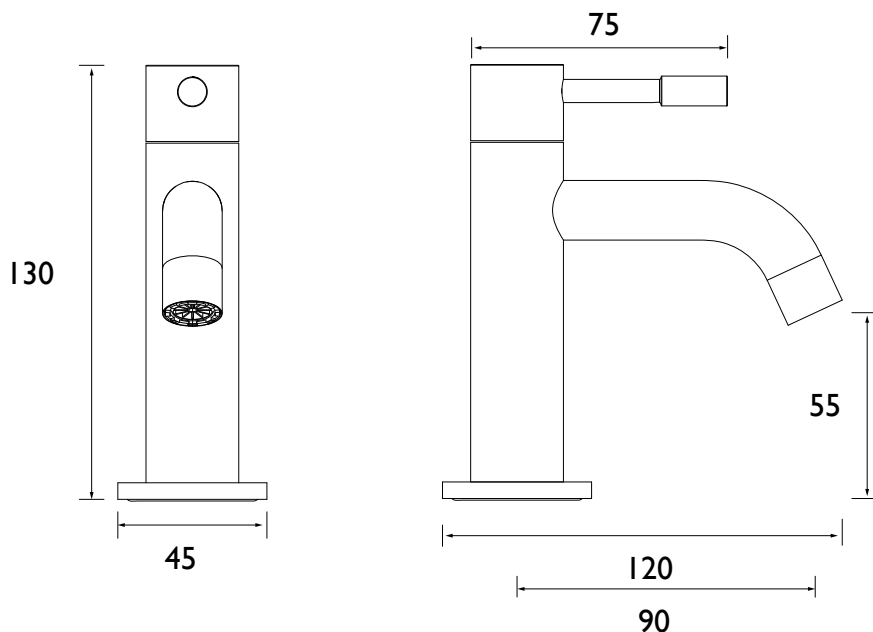

MI 1/2 BLK

MILA Tap Range Mila Basin Pillar Tap Black

Features:

- Install with confidence using a robust metal fixing nut that keeps your tap securely in place
- Experience smooth, reliable operation thanks to the long-life ceramic disc valves
- Create a contemporary, minimalist look with the bold matt black finish
- Built to last, backed by a lifetime parts and 1-year labour guarantee
- Find your perfect match with other finish options available

Product Certifications:

WRAS Certificate No: 2204907
WRAS Expiry Date: 30/04/2027

For more products, visit our website:
<http://www.bristan.com>

Specification

Product Type:	Bathroom Taps
Main Construction Material:	Brass
Mount Type:	Deck
Handle Type:	Round
Connection Inlet:	1/2" BSP
Connection Outlet:	M16 Flow Straightener
Number of Tap Holes:	2
Valve/Cartridge Type:	1/2" Ceramic Disc Valve - 1/4 turn
Plumbing System Requirements:	Suitable for all plumbing systems
Minimum Dynamic Pressure (bar):	0.2 bar
Maximum Dynamic Pressure (bar):	5 bar
Maximum Hot Water Temperature °C:	60°C
Maximum Static Pressure (bar):	10 bar
Isolation Included:	No

Dimensions (measurements in mm)

Flow Rates (l/min)

System Pressure (bar)	0.2	0.5	1	2	3	5
MI 1/2 BLK (Cold)	9.6	14.8	21	29.9	36.3	47
MI 1/2 BLK (Hot)	9.8	15.2	21.8	31	38.1	49

TECHNICAL DATA SHEET

BRISTAN

D3