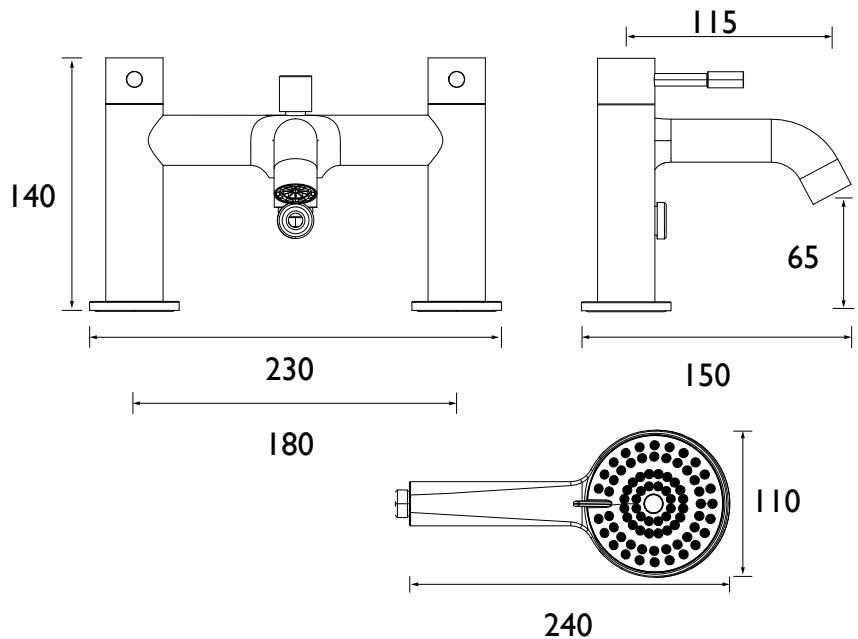

MI BSM BLK

MILA Tap Range Mila Bath Shower Mixer Tap Black

Features:

- Includes a handset that's easy to keep pristine, with rub-clean nozzles for effortless removal of limescale and debris
- Install with confidence using a robust metal fixing nut that keeps your tap securely in place
- Experience smooth, reliable operation thanks to the long-life ceramic disc valves
- Create a contemporary, minimalist look with the bold matt black finish
- Built to last, backed by a lifetime parts and 1-year labour guarantee

Product Certifications:

WRAS Certificate No: 2205023
WRAS Expiry Date: 31/05/2027

For more products, visit our website:
<http://www.bristan.com>

Specification

Product Type:	Bathroom Tap
Main Construction Material:	Brass
Mount Type:	Deck
Handle Type:	Round
Connection Inlet:	3/4" BSP
Connection Outlet:	Flow Straightener
Number of Tap Holes:	2
Hose Length (mm):	1500
Valve/Cartridge Type:	3/4" Ceramic Disc Valve - 1/4 turn
Plumbing System Requirements:	Suitable for all plumbing systems
Minimum Dynamic Pressure (bar):	0.2 bar
Maximum Dynamic Pressure (bar):	5 bar
Maximum Hot Water Temperature °C:	60°C
Maximum Static Pressure (bar):	10 bar
Flow Type:	Single
Isolation Included:	No

Dimensions (measurements in mm)

Flow Rates (l/min)

System Pressure (bar)	0.2	0.5	1	2	3	5
Through Bath Filler (mixed)	13.1	21.7	30.9	43.7	53.1	68.6
Through Handset (mixed)	3.8	6.3	9.3	14	18.3	19.9

TECHNICAL DATA SHEET