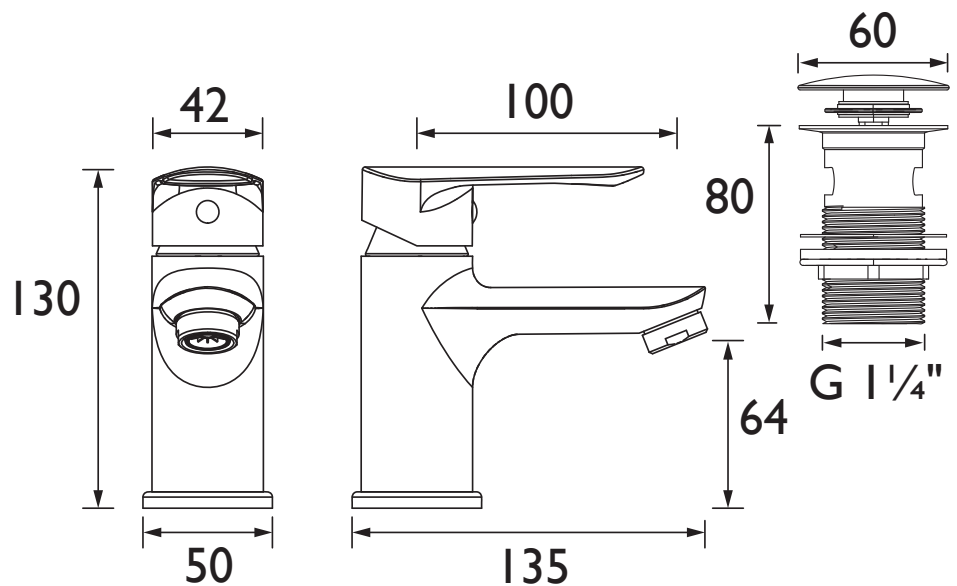

OPS BAS C

OPUS Tap Range Opus Basin Mixer with Clicker Waste Chrome

Features:

- Supplied with everything you need for a hassle-free installation, including flexible tails and clicker waste
- Install with confidence using a robust metal fixing nut that keeps your tap securely in place
- Experience smooth, reliable operation thanks to the long-life ceramic cartridge
- Enjoy lasting brilliance with our flawless, scratch-resistant chrome finish that's salt spray tested for durability
- Built to last, backed by a lifetime parts and 1-year labour guarantee

Product Certifications:

WRAS Certificate No: 240903010
WRAS Expiry Date: 30/09/2029

Specification

Product Type:	Bathroom Taps
Main Construction Material:	Brass; ABS; Stainless Steel
Mount Type:	Deck
Handle Type:	Lever
Connection Inlet:	1/2" BSP Flexible Tails
Connection Outlet:	M24 Flow Straightener
Number of Tap Holes:	1
Valve/Cartridge Type:	35mm Single Lever Cartridge
Plumbing System Requirements:	Suitable for all plumbing systems
Minimum Dynamic Pressure (bar):	0.2 bar
Maximum Dynamic Pressure (bar):	5 bar
Maximum Hot Water Temperature °C:	60°C
Maximum Static Pressure (bar):	10 bar
Flow Type:	Single
Isolation Included:	No

Dimensions (measurements in mm)

Flow Rates (l/min)

System Pressure (bar)	0.2	0.5	1	2	3	5
OPS BAS C (mixed)	4	6.7	9.6	13.7	16.8	21.9

TECHNICAL DATA SHEET

BRISTAN

D8