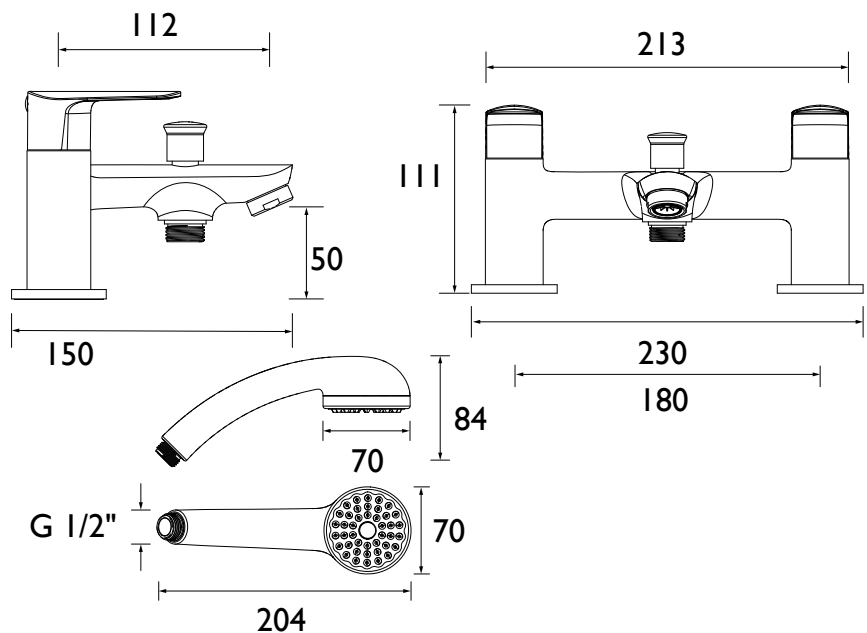

OPS BSM C

OPUS Tap Range Opus Bath Shower Mixer Chrome

Features:

- Includes a handset that's easy to keep pristine, with rub-clean nozzles for effortless removal of limescale and debris
- Install with confidence using a robust metal fixing nut that keeps your tap securely in place
- Experience smooth, reliable operation thanks to the long-life ceramic disc valves
- Enjoy lasting brilliance with our flawless, scratch-resistant chrome finish that's salt spray tested for durability
- Built to last, backed by a lifetime parts and 1-year labour guarantee

Product Certifications:

WRAS Certificate No: 250803302
WRAS Expiry Date: 31/08/2030

For more products, visit our website:
<http://www.bristan.com>

Specification

Product Type:	Bathroom Taps
Main Construction Material:	Brass
Mount Type:	Deck
Handle Type:	Lever
Connection Inlet:	3/4" BSP
Connection Outlet:	M24 Flow Straightener
Number of Tap Holes:	2
Hose Length (mm):	1500
Valve/Cartridge Type:	3/4" Ceramic Disc Valve - 1/4 turn
Plumbing System Requirements:	Suitable for all plumbing systems
Minimum Dynamic Pressure (bar):	0.2 bar
Maximum Dynamic Pressure (bar):	5 bar
Maximum Hot Water Temperature °C:	60°C
Maximum Static Pressure (bar):	10 bar
Flow Type:	Single
Isolation Included:	No

Dimensions (measurements in mm)

Flow Rates (l/min)

System Pressure (bar)	0.2	0.5	1	2	3	5
Through Bath Filler (mixed)	15	24.4	35.6	50	62	79
Through Handset (mixed)	4.2	6.7	9.9	11.7	14.4	18

TECHNICAL DATA SHEET