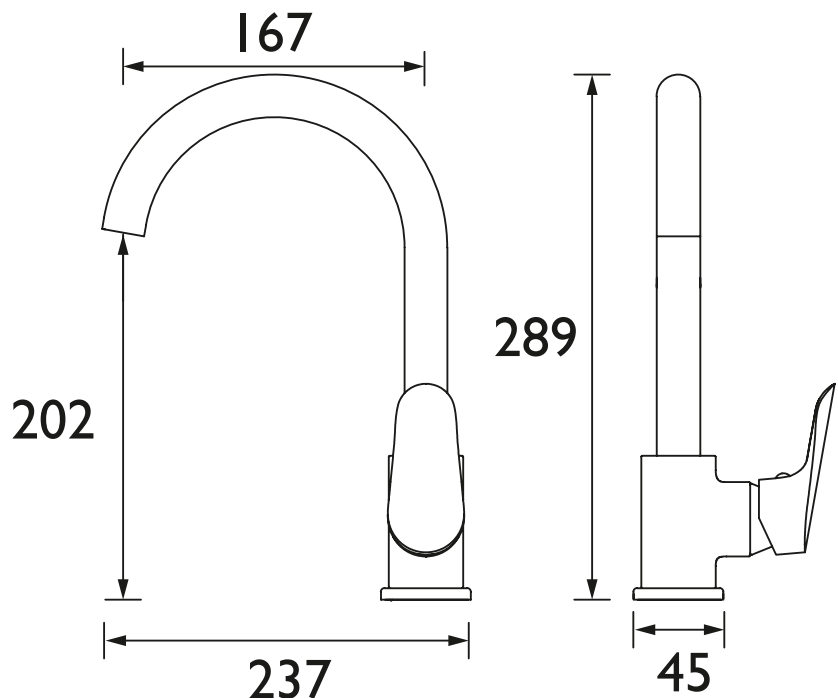

### Specification

<b>Product Type:</b>	Kitchen Taps
<b>Main Construction Material:</b>	Brass; ABS; Stainless Steel
<b>Mount Type:</b>	Deck
<b>Handle Type:</b>	Lever
<b>Connection Inlet:</b>	1/2" BSP Flexible Tails
<b>Connection Outlet:</b>	M24 Flow Straightener
<b>Number of Tap Holes:</b>	1
<b>Valve/Cartridge Type:</b>	35mm Single Lever Cartridge
<b>Plumbing System Requirements:</b>	Suitable for all plumbing systems
<b>Minimum Dynamic Pressure (bar):</b>	0.2 bar
<b>Maximum Dynamic Pressure (bar):</b>	5 bar
<b>Maximum Hot Water Temperature °C:</b>	60°C
<b>Maximum Static Pressure (bar):</b>	10 bar
<b>Flow Type:</b>	Single
<b>Isolation Included:</b>	No

### Dimensions (measurements in mm)