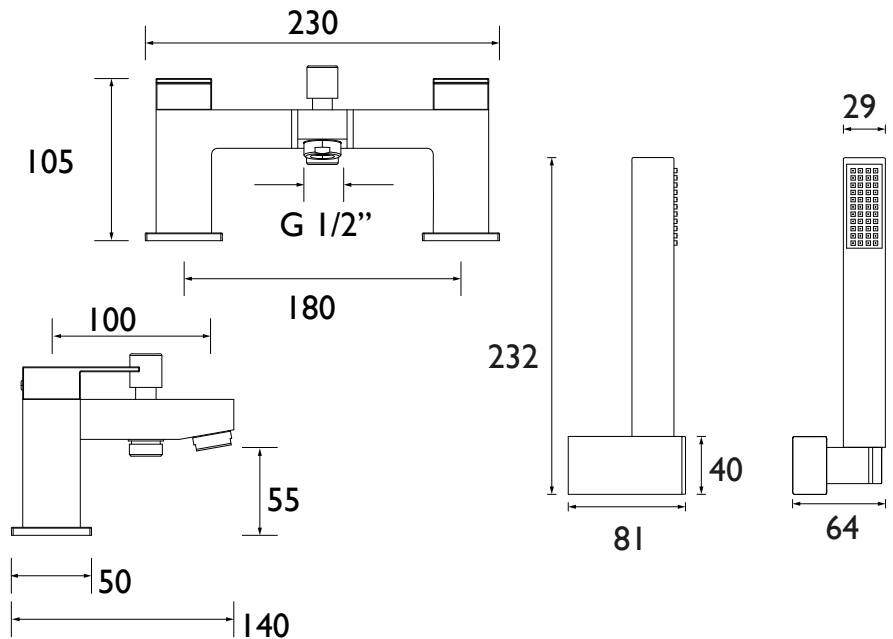

### Specification

<b>Product Type:</b>	Bathroom Taps
<b>Main Construction Material:</b>	Brass
<b>Mount Type:</b>	Deck
<b>Handle Type:</b>	Lever
<b>Connection Inlet:</b>	3/4" BSP
<b>Connection Outlet:</b>	M24 Flow Straightener
<b>Number of Tap Holes:</b>	2
<b>Hose Length (mm):</b>	1500
<b>Valve/Cartridge Type:</b>	3/4" Ceramic Disc Valve - 1/4 turn
<b>Plumbing System Requirements:</b>	Suitable for all plumbing systems
<b>Minimum Dynamic Pressure (bar):</b>	0.3 bar
<b>Maximum Dynamic Pressure (bar):</b>	5 bar
<b>Maximum Hot Water Temperature °C:</b>	60°C
<b>Maximum Static Pressure (bar):</b>	10 bar
<b>Flow Type:</b>	Single
<b>Isolation Included:</b>	No

### Dimensions (measurements in mm)