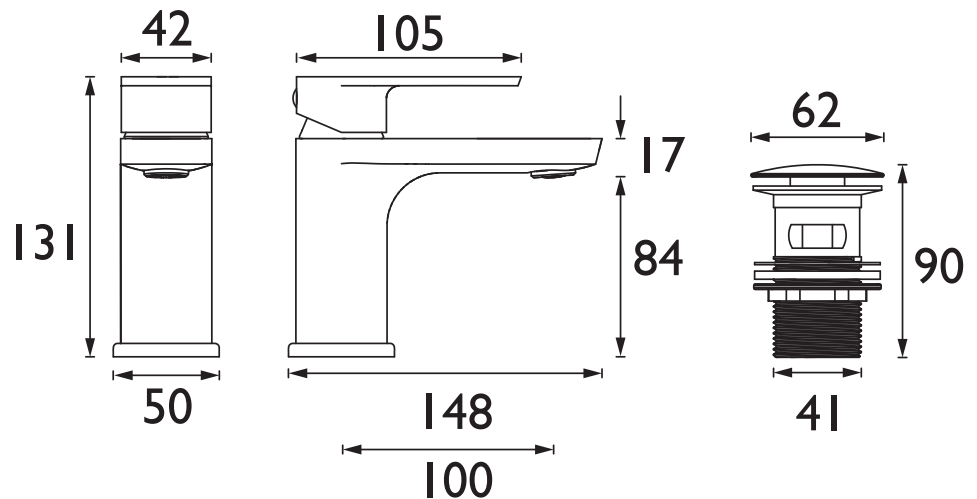

### Specification

<b>Product Type:</b>	Bathroom Taps
<b>Main Construction Material:</b>	Brass; ABS; Stainless Steel
<b>Mount Type:</b>	Deck
<b>Handle Type:</b>	Lever
<b>Connection Inlet:</b>	1/2" BSP Flexible Tails
<b>Connection Outlet:</b>	M24 5lpm Coin-Slot Flow Limited Aerator
<b>Number of Tap Holes:</b>	1
<b>Valve/Cartridge Type:</b>	35mm Single Lever Cartridge
<b>Plumbing System Requirements:</b>	Suitable for all plumbing systems
<b>Minimum Dynamic Pressure (bar):</b>	0.5 bar
<b>Maximum Dynamic Pressure (bar):</b>	5 bar
<b>Maximum Hot Water Temperature °C:</b>	65°C
<b>Maximum Static Pressure (bar):</b>	10 bar
<b>Flow Type:</b>	Single
<b>Isolation Included:</b>	No

### Dimensions (measurements in mm)