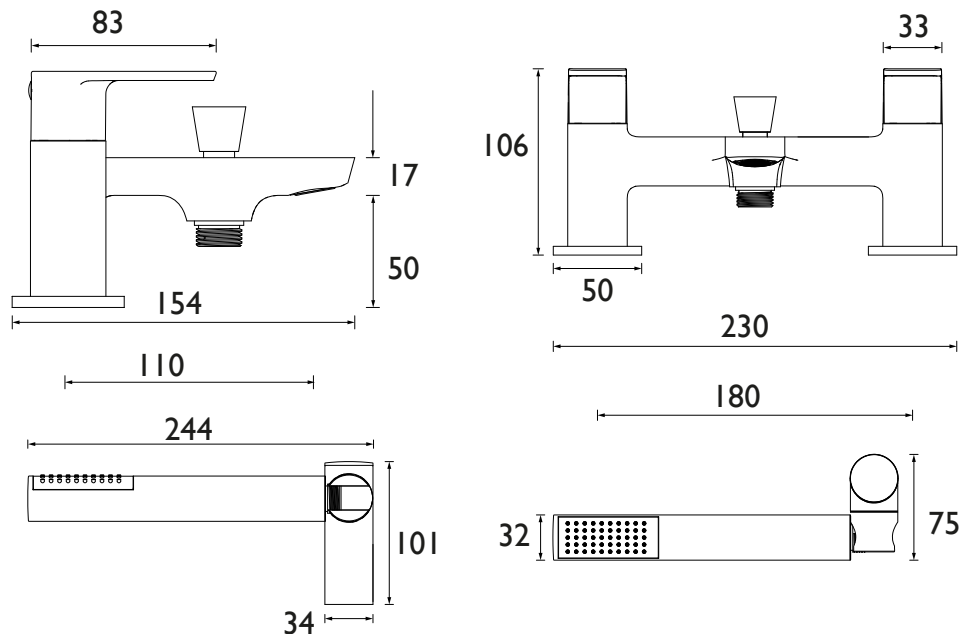

### Specification

<b>Product Type:</b>	Bathroom Taps
<b>Main Construction Material:</b>	Brass
<b>Mount Type:</b>	Deck
<b>Handle Type:</b>	Lever
<b>Connection Inlet:</b>	3/4" BSP
<b>Connection Outlet:</b>	M24 Recessed Aerator
<b>Number of Tap Holes:</b>	2
<b>Hose Length (mm):</b>	1500
<b>Valve/Cartridge Type:</b>	3/4" Ceramic Disc Valve - 1/4 turn
<b>Plumbing System Requirements:</b>	Suitable for all plumbing systems
<b>Minimum Dynamic Pressure (bar):</b>	0.2 bar
<b>Maximum Dynamic Pressure (bar):</b>	5 bar
<b>Maximum Hot Water Temperature °C:</b>	60°C
<b>Maximum Static Pressure (bar):</b>	10 bar
<b>Flow Type:</b>	Single
<b>Isolation Included:</b>	No

### Dimensions (measurements in mm)