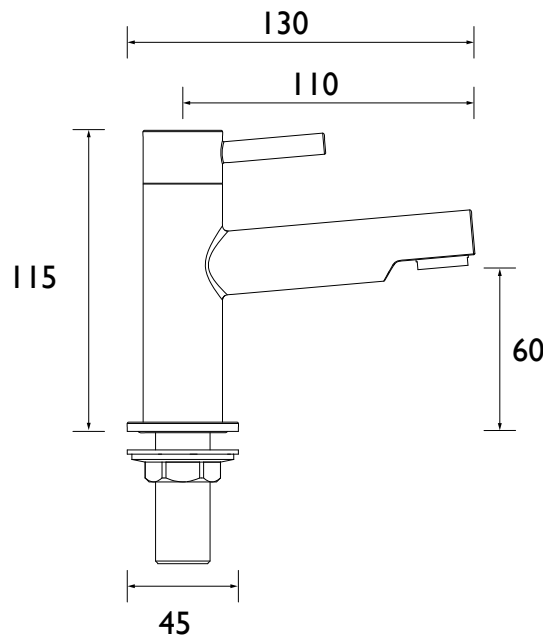

### Specification

<b>Product Type:</b>	Bathroom Taps
<b>Main Construction Material:</b>	Brass
<b>Mount Type:</b>	Deck
<b>Handle Type:</b>	Lever
<b>Connection Inlet:</b>	1/2" BSP
<b>Connection Outlet:</b>	M20 Flow Straightener
<b>Number of Tap Holes:</b>	2
<b>Valve/Cartridge Type:</b>	1/2" Ceramic Disc Valve - 1/4 turn
<b>Plumbing System Requirements:</b>	Suitable for all plumbing systems
<b>Minimum Dynamic Pressure (bar):</b>	0.2 bar
<b>Maximum Dynamic Pressure (bar):</b>	5 bar
<b>Maximum Hot Water Temperature °C:</b>	65°C
<b>Maximum Static Pressure (bar):</b>	10 bar
<b>Isolation Included:</b>	No

### Dimensions (measurements in mm)