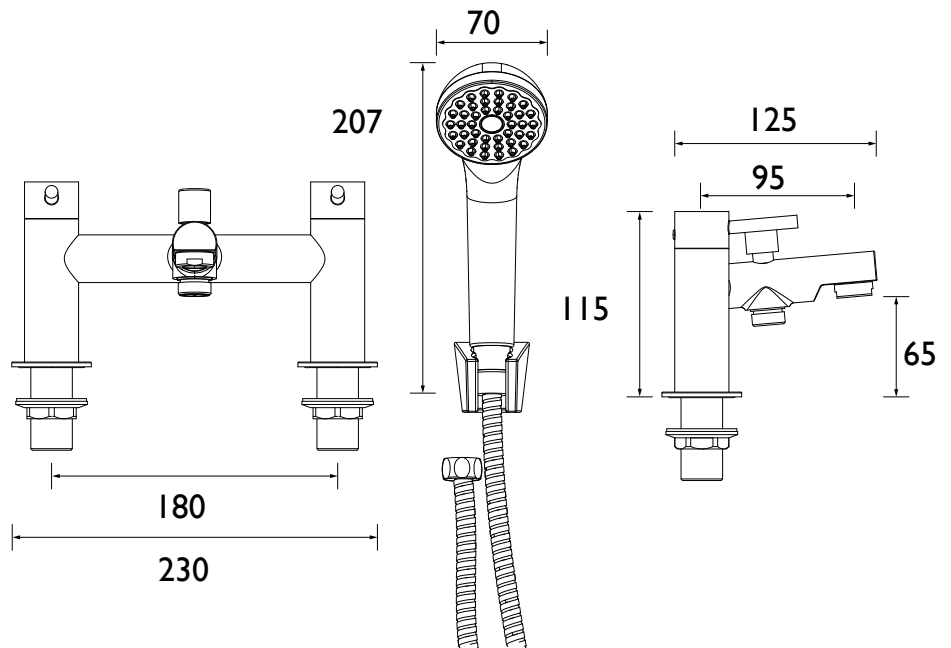

MIO BSM C

MIOS Tap Range Mios Bath Shower Mixer Chrome

Features:

- Includes a handset that's easy to keep pristine, with rub-clean nozzles for effortless removal of limescale and debris
- Install with confidence using a robust metal fixing nut that keeps your tap securely in place
- Experience smooth, reliable operation thanks to the long-life ceramic disc valves
- Enjoy lasting brilliance with our flawless, scratch-resistant chrome finish that's salt spray-tested for durability
- Built to last, backed by a lifetime parts and 1-year labour guarantee

Product Certifications:

WRAS Certificate No: 250703314
WRAS Expiry Date: 31/07/2030

For more products, visit our website:
<http://www.bristan.com>

Specification

Product Type:	Bathroom Taps
Main Construction Material:	Brass; ABS
Mount Type:	Deck
Handle Type:	Lever
Connection Inlet:	3/4" BSP
Connection Outlet:	M24 Flow Straightener
Number of Tap Holes:	2
Hose Length (mm):	1500
Valve/Cartridge Type:	3/4" Ceramic Disc Valve - 1/4 turn
Plumbing System Requirements:	Suitable for all plumbing systems
Minimum Dynamic Pressure (bar):	0.2 bar
Maximum Dynamic Pressure (bar):	5 bar
Maximum Hot Water Temperature °C:	60°C
Maximum Static Pressure (bar):	10 bar
Flow Type:	Single
Isolation Included:	No

Dimensions (measurements in mm)

Flow Rates (l/min)

System Pressure (bar)	0.2	0.5	1	2	3	5
Through Bath Filler (mixed)	13.1	21.6	30.9	44.1	53.1	68.6
Through Handset (mixed)	6.2	7.1	10.3	14.2	20.3	26.2

TECHNICAL DATA SHEET