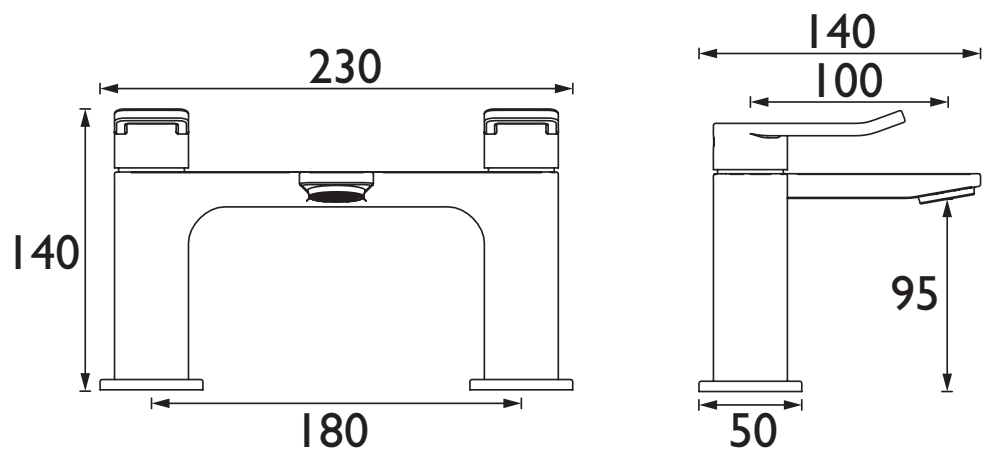

### Specification

<b>Product Type:</b>	Bathroom Taps
<b>Main Construction Material:</b>	Brass; ABS; Stainless Steel
<b>Mount Type:</b>	Deck
<b>Handle Type:</b>	Paddle
<b>Connection Inlet:</b>	3/4" BSP
<b>Connection Outlet:</b>	M24 Cache Aerator
<b>Number of Tap Holes:</b>	2
<b>Valve/Cartridge Type:</b>	3/4" Ceramic Disc Valve - 1/4 turn
<b>Plumbing System Requirements:</b>	Suitable for all plumbing systems
<b>Minimum Dynamic Pressure (bar):</b>	0.2 bar
<b>Maximum Dynamic Pressure (bar):</b>	5 bar
<b>Maximum Hot Water Temperature °C:</b>	60°C
<b>Maximum Static Pressure (bar):</b>	10 bar
<b>Flow Type:</b>	Single
<b>Isolation Included:</b>	No

### Dimensions (measurements in mm)