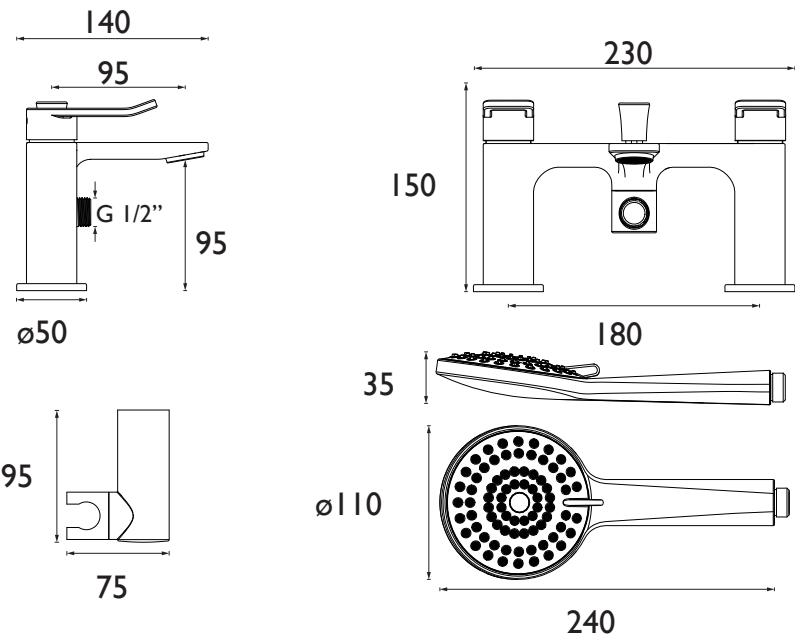

SAF BSM BB

SAFFRON Tap Range Saffron Bath Shower Mixer Brushed Brass

Features:

- Includes a handset that's easy to keep pristine, with rub-clean nozzles for effortless removal of limescale and debris
- Install with confidence using a robust metal fixing nut that keeps your tap securely in place
- Experience smooth, reliable operation thanks to the long-life ceramic disc valves
- Bring warmth to your space with the timeless brushed brass finish
- Built to last, backed by a lifetime parts and 1-year labour guarantee

Product Certifications:

WRAS Certificate No: 2312356
WRAS Expiry Date: 31/12/2028

KIWA Certificate No: 2312720
KIWA Expiry Date: 11/12/2028

Specification

Product Type:	Bathroom Taps
Main Construction Material:	Brass
Mount Type:	Deck
Handle Type:	Lever
Connection Inlet:	3/4" BSP
Connection Outlet:	M24 Recessed Honeycomb Aerator
Number of Tap Holes:	2
Hose Length (mm):	1500
Valve/Cartridge Type:	3/4" Ceramic Disc Valve - 1/4 turn
Plumbing System Requirements:	Suitable for all plumbing systems
Minimum Dynamic Pressure (bar):	0.3 bar
Maximum Dynamic Pressure (bar):	5 bar
Maximum Hot Water Temperature °C:	60°C
Maximum Static Pressure (bar):	10 bar
Flow Type:	Single
Isolation Included:	No

Dimensions (measurements in mm)

Flow Rates (l/min)

System Pressure (bar)	0.3	0.5	1	2	3	5
Through Bath Filler (mixed)	9.6	15.8	23.4	33.4	40.7	52.5
Through Handset (mixed)	3.9	5.1	7.5	11	14	18.6

TECHNICAL DATA SHEET