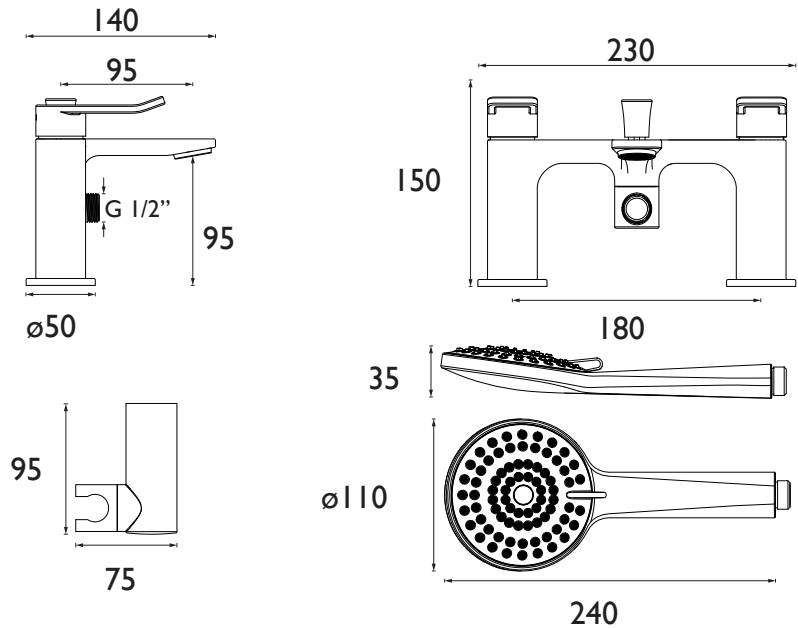

SAF BSM BLK

SAFFRON Tap Range Saffron Bath Shower Mixer Black

Features:

- Includes a handset that's easy to keep pristine, with rub-clean nozzles for effortless removal of limescale and debris
- Install with confidence using a robust metal fixing nut that keeps your tap securely in place
- Experience smooth, reliable operation thanks to the long-life ceramic disc valves
- Create a contemporary, minimalist look with the bold matt black finish
- Built to last, backed by a lifetime parts and 1-year labour guarantee

Product Certifications:

WRAS Certificate No: 2312356
WRAS Expiry Date: 31/12/2028

KIWA Certificate No: 2312356
KIWA Expiry Date: 31/12/2028

Specification

Product Type:	Bathroom Taps
Main Construction Material:	Brass
Mount Type:	Deck
Handle Type:	Lever
Connection Inlet:	3/4" BSP
Connection Outlet:	M24 Recessed Honeycomb Aerator
Number of Tap Holes:	2
Hose Length (mm):	1500
Valve/Cartridge Type:	3/4" Ceramic Disc Valve - 1/4 turn
Plumbing System Requirements:	Suitable for all plumbing systems
Minimum Dynamic Pressure (bar):	0.3 bar
Maximum Dynamic Pressure (bar):	5 bar
Maximum Hot Water Temperature °C:	60°C
Maximum Static Pressure (bar):	10 bar
Flow Type:	Single
Isolation Included:	No

Dimensions (measurements in mm)

Flow Rates (l/min)

System Pressure (bar)	0.3	0.5	1	2	3	5
Through Bath Filler (mixed)	9.6	15.8	23.4	33.4	40.7	52.5
Through Handset (mixed)	3.9	5.1	7.5	11	14	18.6

TECHNICAL DATA SHEET