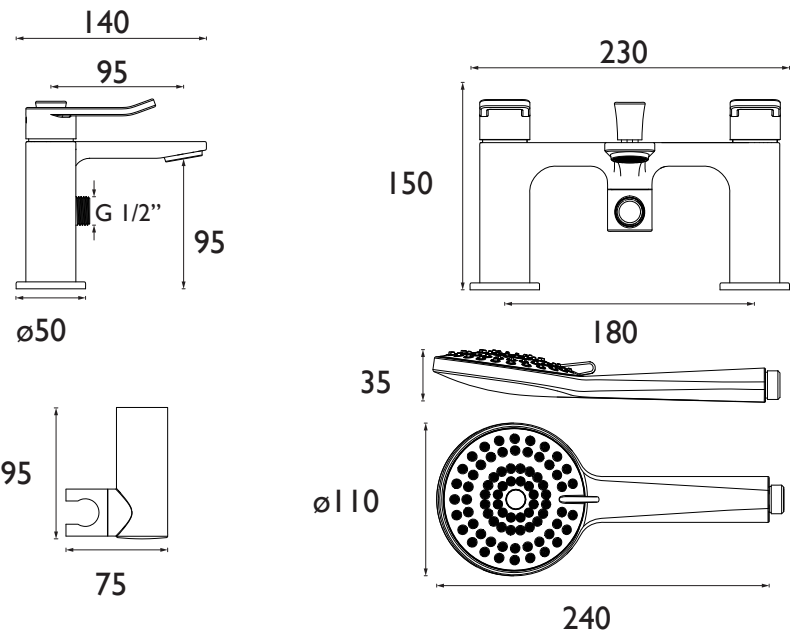

### Specification

<b>Product Type:</b>	Bathroom Taps
<b>Main Construction Material:</b>	Brass
<b>Mount Type:</b>	Deck
<b>Handle Type:</b>	Lever
<b>Connection Inlet:</b>	3/4" BSP
<b>Connection Outlet:</b>	M24 Recessed Honeycomb Aerator
<b>Number of Tap Holes:</b>	2
<b>Hose Length (mm):</b>	1500
<b>Valve/Cartridge Type:</b>	3/4" Ceramic Disc Valve - 1/4 turn
<b>Plumbing System Requirements:</b>	Suitable for all plumbing systems
<b>Minimum Dynamic Pressure (bar):</b>	0.3 bar
<b>Maximum Dynamic Pressure (bar):</b>	5 bar
<b>Maximum Hot Water Temperature °C:</b>	60°C
<b>Maximum Static Pressure (bar):</b>	10 bar
<b>Flow Type:</b>	Single
<b>Isolation Included:</b>	No

### Dimensions (measurements in mm)