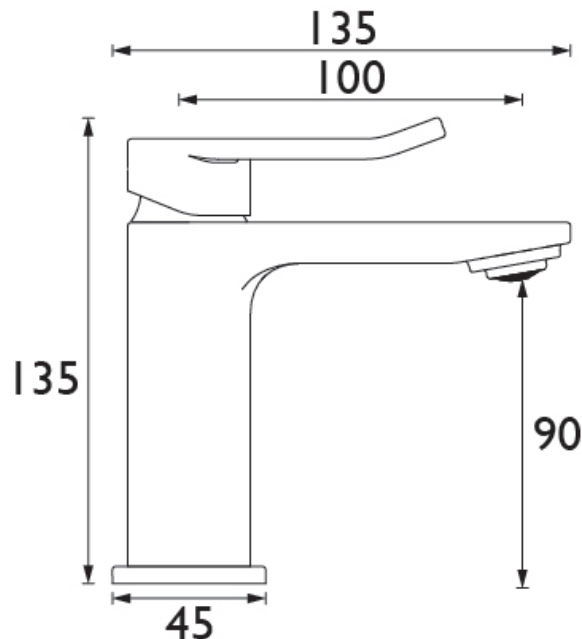

### Specification

Product Type:	Bathroom Taps
Main Construction Material:	Brass; ABS; Stainless Steel
Mount Type:	Deck
Handle Type:	Lever
Connection Inlet:	1/2" BSP Flexible Tails
Connection Outlet:	M24 5lpm Coin-Slot Flow Limited Aerator
Number of Tap Holes:	1
Valve/Cartridge Type:	28mm Eco-Start Cartridge
Plumbing System Requirements:	Suitable for all plumbing systems
Minimum Dynamic Pressure (bar):	0.5 bar
Maximum Dynamic Pressure (bar):	5 bar
Maximum Hot Water Temperature °C:	65°C
Maximum Static Pressure (bar):	10 bar
Flow Type:	Single
Isolation Included:	No

### Dimensions (measurements in mm)