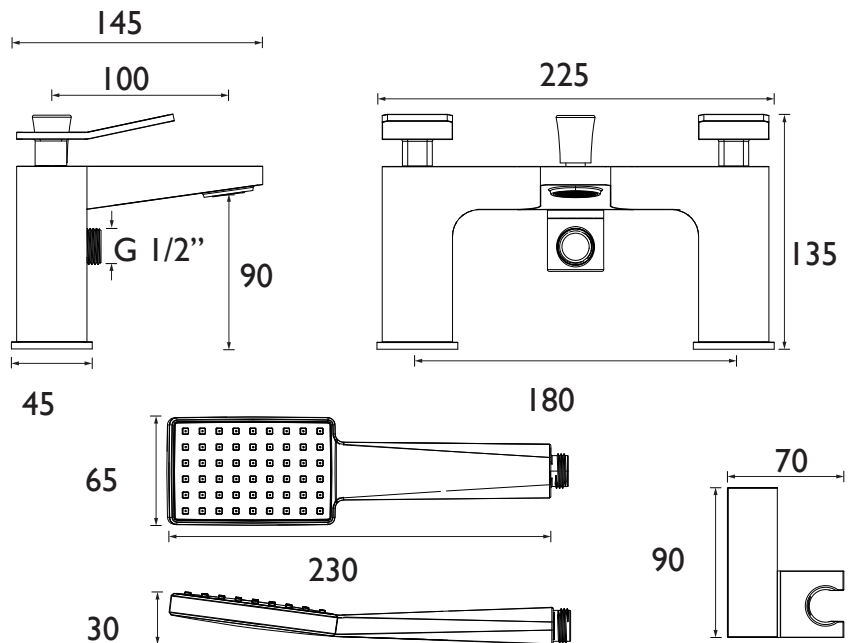

TAN BSM BLK

TANGRAM Tap Range

Tangram Bath Shower Mixer
Black

Features:

- Includes a handset that's easy to keep pristine, with rub-clean nozzles for effortless removal of limescale and debris
- Install with confidence using a robust metal fixing nut that keeps your tap securely in place
- Experience smooth, reliable operation thanks to the long-life ceramic disc valves
- Create a contemporary, minimalist look with the bold matt black finish
- Built to last, backed by a lifetime parts and 1-year labour guarantee

Product Certifications:

WRAS Certificate No: 2312358
WRAS Expiry Date: 31/12/2028

KIWA Certificate No: 2312721
KIWA Expiry Date: 12/12/2028

Specification

Product Type:	Bathroom Taps
Main Construction Material:	Brass
Mount Type:	Deck
Handle Type:	Lever
Connection Inlet:	3/4" BSP
Connection Outlet:	M24 Recessed Honeycomb Aerator
Number of Tap Holes:	2
Hose Length (mm):	1500
Valve/Cartridge Type:	3/4" Ceramic Disc Valve - 1/4 Turn
Plumbing System Requirements:	Suitable for all plumbing systems
Minimum Dynamic Pressure (bar):	0.3 bar
Maximum Dynamic Pressure (bar):	5 bar
Maximum Hot Water Temperature °C:	60°C
Maximum Static Pressure (bar):	10 bar
Flow Type:	Single
Isolation Included:	No

Dimensions (measurements in mm)

Flow Rates (l/min)

System Pressure (bar)	0.3	0.5	1	2	3	5
Through Bath Filler (mixed)	11.3	15.2	23	34	41.9	54.1
Through Handset (mixed)	4	5.3	8.1	12	15.2	20.3

TECHNICAL DATA SHEET