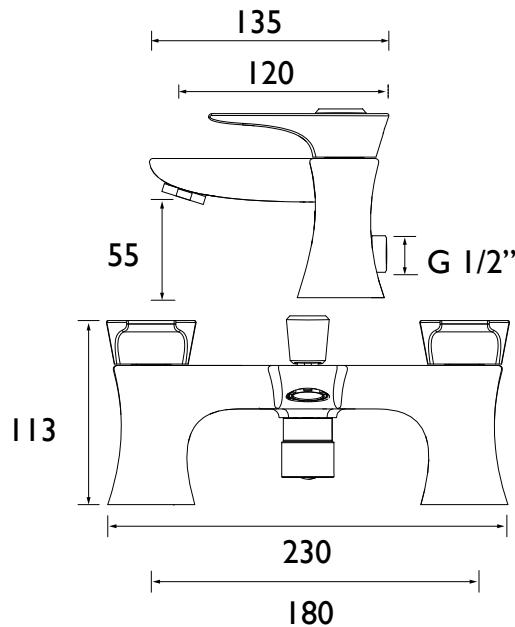

HOU BSM BB

HOURLASS Tap Range Hourglass Bath Shower Mixer Tap Brushed Brass

Features:

- Includes a handset that's easy to keep pristine, with rub-clean nozzles for effortless removal of limescale and debris
- Install with confidence using a robust metal fixing nut that keeps your tap securely in place
- Experience smooth, reliable operation thanks to the long-life ceramic disc valves
- Bring warmth to your space with the timeless brushed brass finish
- Built to last, backed by a lifetime parts and 1-year labour guarantee

Product Certifications:

WRAS Certificate No: 2107139
WRAS Expiry Date: 31/07/2026

For more products, visit our website:
<http://www.bristan.com>

Specification

| | |
|--|------------------------------------|
| Product Type: | Bathroom Tap |
| Main Construction Material: | Brass |
| Mount Type: | Deck |
| Handle Type: | Lever |
| Connection Inlet: | 3/4" BSP |
| Connection Outlet: | M24 Flow Straightener |
| Number of Tap Holes: | 2 |
| Hose Length (mm): | 1500 |
| Valve/Cartridge Type: | 3/4" Ceramic Disc Valve - 1/4 turn |
| Plumbing System Requirements: | Suitable for all plumbing systems |
| Minimum Dynamic Pressure (bar): | 0.2 bar |
| Maximum Dynamic Pressure (bar): | 5 bar |
| Maximum Hot Water Temperature °C: | 60°C |
| Maximum Static Pressure (bar): | 10 bar |
| Flow Type: | Single |
| Isolation Included: | No |

Dimensions (measurements in mm)

Flow Rates (l/min)

| System Pressure (bar) | 0.2 | 0.5 | 1 | 2 | 3 | 5 |
|-----------------------------|------|------|------|------|------|-------|
| Through Bath Filler (mixed) | 23.2 | 36.7 | 51.8 | 73.3 | 89.8 | 115.9 |
| Through Handset (mixed) | 6.3 | 9.9 | 14 | 19.8 | 24.3 | 31.4 |