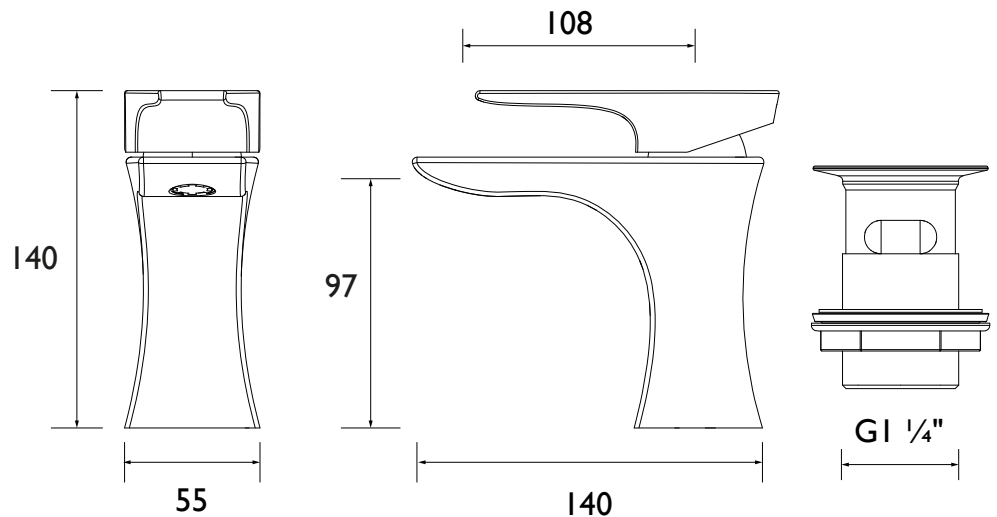

Product Certifications:

WRAS Certificate No: 2312911
WRAS Expiry Date: 31/12/2028

Specification

Product Type:	Bathroom Taps
Main Construction Material:	Brass; ABS; Stainless Steel
Mount Type:	Deck
Handle Type:	Lever
Connection Inlet:	1/2" BSP Flexible Tails
Connection Outlet:	M24 5lpm Flow Limited Aerator
Number of Tap Holes:	1
Valve/Cartridge Type:	35mm Eco-Start Cartridge
Plumbing System Requirements:	Suitable for all plumbing systems
Minimum Dynamic Pressure (bar):	0.5 bar
Maximum Dynamic Pressure (bar):	5 bar
Maximum Hot Water Temperature °C:	60°C
Maximum Static Pressure (bar):	10 bar
Flow Type:	Single
Isolation Included:	No

Dimensions (measurements in mm)

Flow Rates (l/min)

System Pressure (bar)	0.5	1	2	3	5
HOU ES BAS BB (mixed)	2.9	3.9	4.6	4.6	4.8

TECHNICAL DATA SHEET

BRISTAN

D3