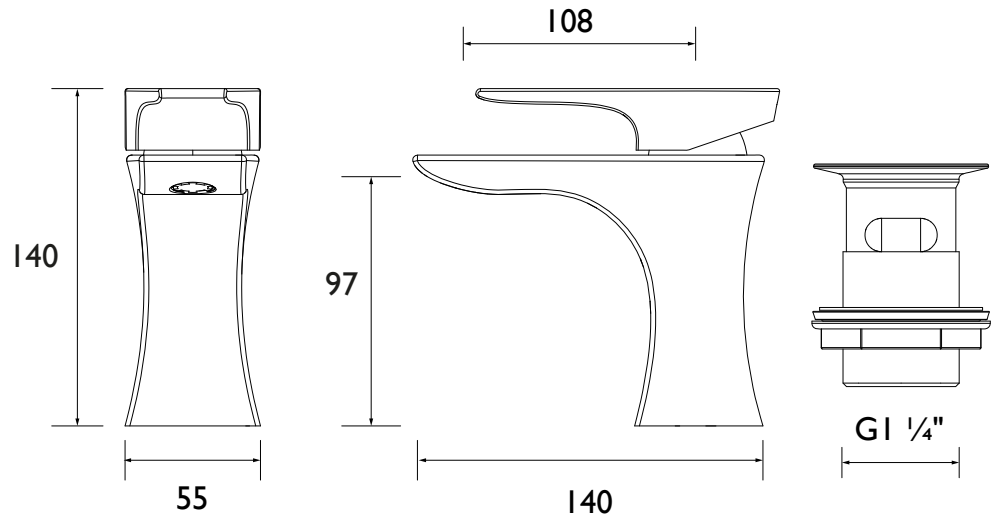

Product Certifications:

WRAS Certificate No: 2312911
WRAS Expiry Date: 31/12/2028

Specification

Product Type:	Bathroom Taps
Main Construction Material:	Brass; ABS; Stainless Steel
Mount Type:	Deck
Handle Type:	Lever
Connection Inlet:	1/2" BSP Flexible Tails
Connection Outlet:	M24 5lpm Flow Limited Aerator
Number of Tap Holes:	1
Valve/Cartridge Type:	35mm Eco-Start Cartridge
Plumbing System Requirements:	Suitable for all plumbing systems
Minimum Dynamic Pressure (bar):	0.5 bar
Maximum Dynamic Pressure (bar):	5 bar
Maximum Hot Water Temperature °C:	60°C
Maximum Static Pressure (bar):	10 bar
Flow Type:	Single
Isolation Included:	No

Dimensions (measurements in mm)

Flow Rates (l/min)

System Pressure (bar)	0.5	1	2	3	5
HOU ES BAS BLK (mixed)	2.9	3.9	4.6	4.6	4.8

TECHNICAL DATA SHEET

BRISTAN

D3