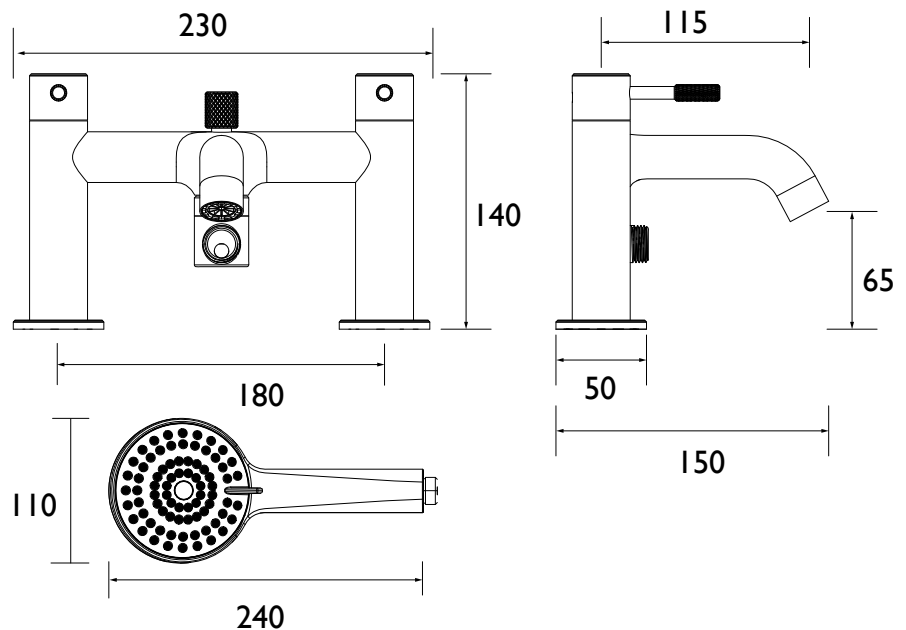

### Specification

Product Type:	Bathroom Tap
Main Construction Material:	Brass
Mount Type:	Deck
Handle Type:	Lever
Connection Inlet:	3/4" BSP
Connection Outlet:	M24 Aerator
Number of Tap Holes:	2
Hose Length (mm):	1500
Valve/Cartridge Type:	3/4" Ceramic Disc Valve - 1/4 turn
Plumbing System Requirements:	Suitable for all plumbing systems
Minimum Dynamic Pressure (bar):	0.2 bar
Maximum Dynamic Pressure (bar):	5 bar
Maximum Hot Water Temperature °C:	60°C
Maximum Static Pressure (bar):	10 bar
Flow Type:	Single
Isolation Included:	No

### Dimensions (measurements in mm)