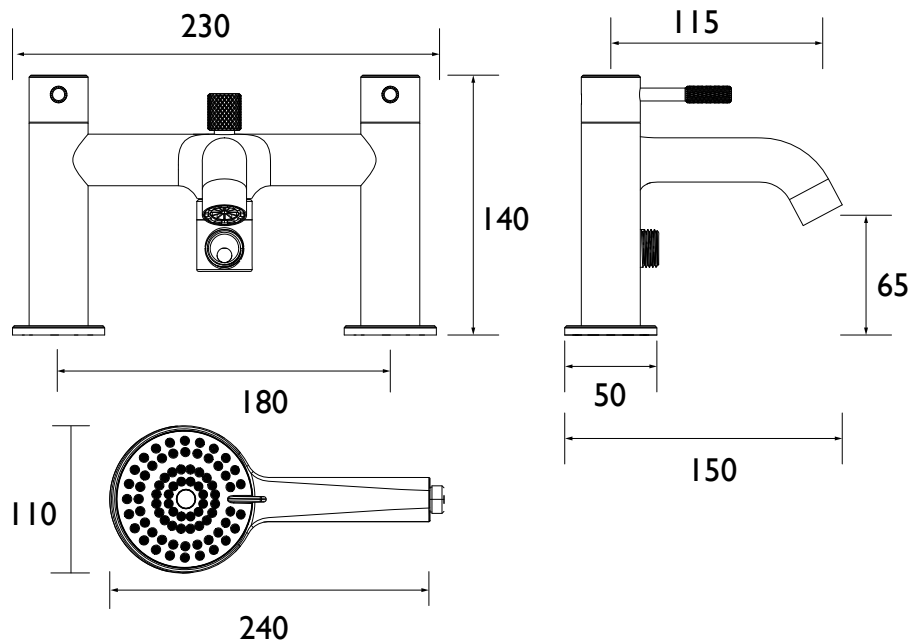

MOL BSM BLK

MOLIDA Tap Range Molida Bath Shower Mixer Black

Features:

- Includes a handset that's easy to keep pristine, with rub-clean nozzles for effortless removal of limescale and debris
- Install with confidence using a robust metal fixing nut that keeps your tap securely in place
- Experience smooth, reliable operation thanks to the long-life ceramic disc valves
- Create a contemporary, minimalist look with the bold matt black finish
- Built to last, backed by a lifetime parts and 1-year labour guarantee

Product Certifications:

WRAS Certificate No: 2205023
WRAS Expiry Date: 31/05/2027

For more products, visit our website:
<http://www.bristan.com>

Specification

Product Type:	Bathroom Tap
Main Construction Material:	Brass
Mount Type:	Deck
Handle Type:	Lever
Connection Inlet:	3/4" BSP
Connection Outlet:	M24 Aerator
Number of Tap Holes:	2
Hose Length (mm):	1500
Valve/Cartridge Type:	3/4" Ceramic Disc Valve - 1/4 turn
Plumbing System Requirements:	Suitable for all plumbing systems
Minimum Dynamic Pressure (bar):	0.2 bar
Maximum Dynamic Pressure (bar):	5 bar
Maximum Hot Water Temperature °C:	60°C
Maximum Static Pressure (bar):	10 bar
Flow Type:	Single
Isolation Included:	No

Dimensions (measurements in mm)

Flow Rates (l/min)

System Pressure (bar)	0.2	0.5	1	2	3	5
Through Bath Filler (mixed)	12.3	21.6	32.3	44.7	54.8	70.7
Through Handset (mixed)	3.4	5.8	8.5	12.9	16.5	22.8

TECHNICAL DATA SHEET