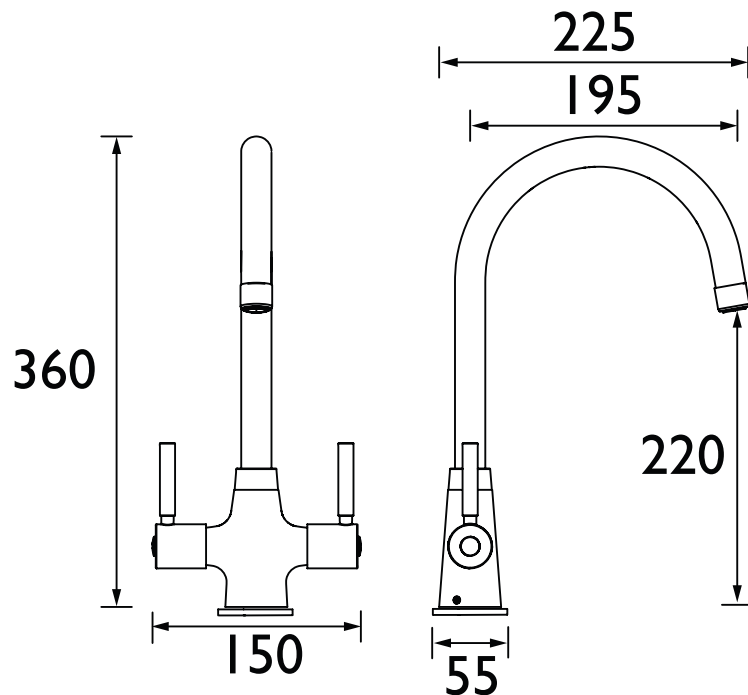

### Features:

- Install your tap in minutes from above the sink, thanks to the innovative Top Fix Easyfit technology
- Easily repair, maintain or replace your kitchen tap using the two isolation valves that let you shut off the water supply at the base
- Supplied with everything you need for a hassle-free installation, including two Allen keys, isolation valves, Top Fix Easyfit base, and flexi tails
- Rinse and reach with ease using the convenient swivel spout
- Install with confidence, thanks to the high quality metal fixings that keep your tap securely in place

### Specification

<b>Product Type:</b>	Kitchen Taps
<b>Main Construction Material:</b>	Brass
<b>Mount Type:</b>	Deck
<b>Maximum Worktop Depth (mm):</b>	35
<b>Handle Type:</b>	Lever
<b>Connection Inlet:</b>	1/2" BSP Flexible Tails with Isolation Valves
<b>Connection Outlet:</b>	M22 Female Aerator
<b>Number of Tap Holes:</b>	1
<b>Valve/Cartridge Type:</b>	1/2" Ceramic Disc Valve - 1/4 turn
<b>Plumbing System Requirements:</b>	Suitable for all plumbing systems, ideally balanced
<b>Minimum Dynamic Pressure (bar):</b>	0.3 bar
<b>Maximum Dynamic Pressure (bar):</b>	5 bar
<b>Maximum Hot Water Temperature °C:</b>	60°C
<b>Maximum Static Pressure (bar):</b>	10 bar
<b>Flow Type:</b>	Single
<b>Isolation Included:</b>	Yes

### Dimensions (measurements in mm)