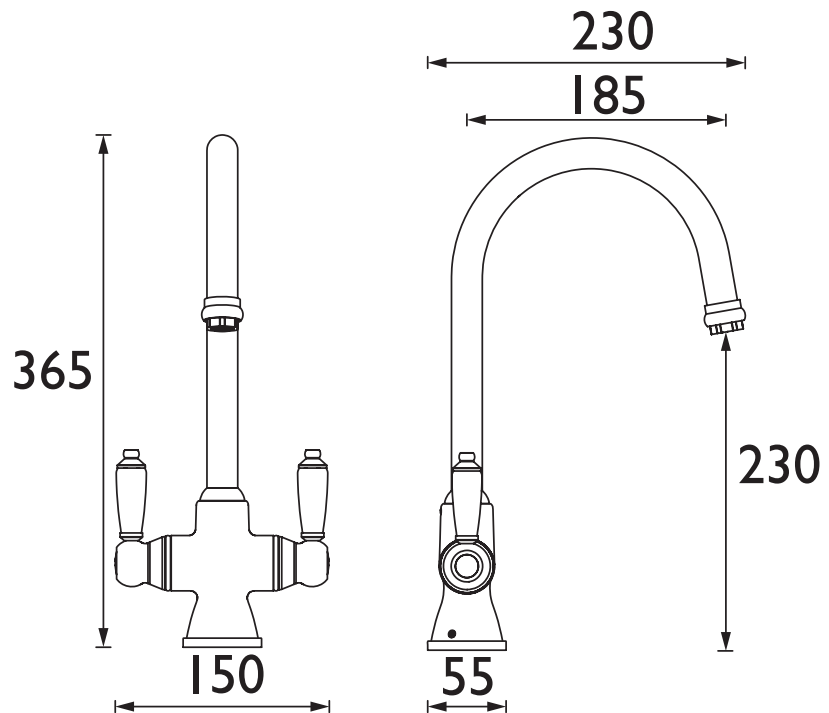

RS SNK EF BB

RENAISSANCE Tap Range

Renaissance Easyfit Sink
Mixer Brushed Brass

Specification

Product Type:	Kitchen Taps
Main Construction Material:	Brass
Mount Type:	Deck
Handle Type:	Lever
Connection Inlet:	1/2" BSP Flexible Tails with Isolation Valves
Connection Outlet:	M24 Flow Straightener
Number of Tap Holes:	1
Valve/Cartridge Type:	1/2" Ceramic Disc Valve - 1/4 turn
Plumbing System Requirements:	Suitable for all plumbing systems, ideally balanced
Minimum Dynamic Pressure (bar):	0.4 bar
Maximum Dynamic Pressure (bar):	5 bar
Maximum Hot Water Temperature °C:	65°C
Maximum Static Pressure (bar):	10 bar
Flow Type:	Single
Isolation Included:	Yes

Features:

- Install your tap in minutes from above the sink, thanks to the innovative Top Fix Easyfit technology
- Easily repair, maintain or replace your kitchen tap using the two isolation valves that let you shut off the water supply at the base
- Supplied with everything you need for a hassle-free installation, including two Allen keys, isolation valves, Top Fix Easyfit base, and flexi tails
- Rinse and reach with ease using the convenient swivel spout
- Install with confidence, thanks to the high quality metal fixings that keep your tap securely in place

Product Certifications:

WRAS Certificate No: 2206914
WRAS Expiry Date: 30/06/2027

Dimensions (measurements in mm)

Flow Rates (l/min)

System Pressure (bar)	0.4	0.5	1	2	3	5
RS SNK EF BB (mixed)	14.5	16.4	23.7	34.1	41.9	NPD