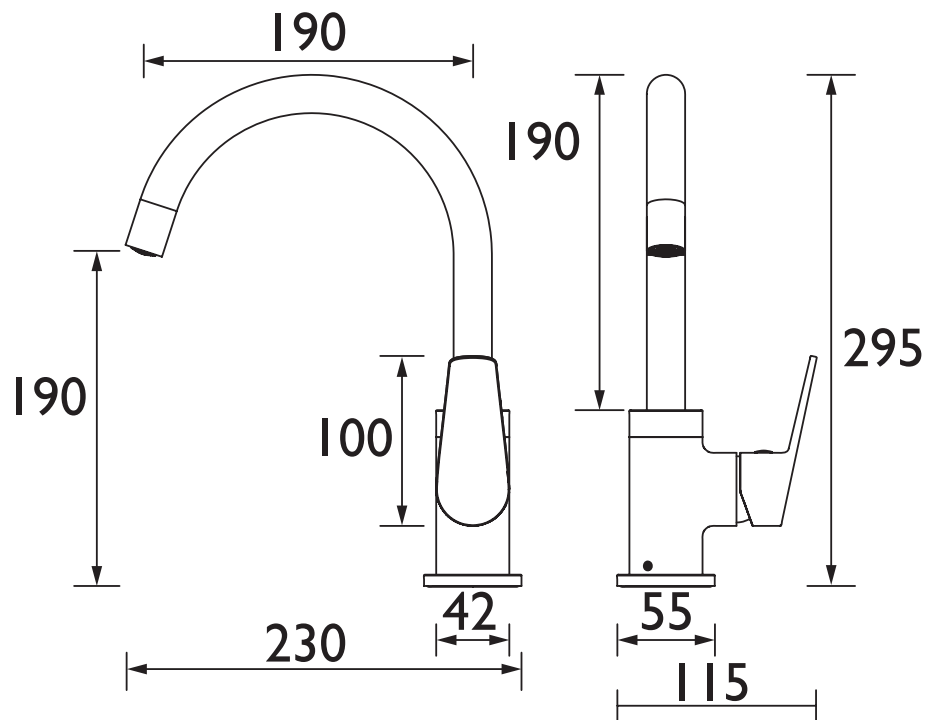

### Features:

- Install your tap in minutes from above the sink, thanks to the innovative Top Fix Easyfit technology
- Easily repair, maintain or replace your kitchen tap using the two isolation valves that let you shut off the water supply at the base
- Supplied with everything you need for a hassle-free installation, including two Allen keys, isolation valves, Top Fix Easyfit base, and flexi tails
- Rinse and reach with ease using the convenient swivel spout
- Install with confidence, thanks to the high quality metal fixings that keep your tap securely in place

### Specification

<b>Product Type:</b>	Kitchen Taps
<b>Main Construction Material:</b>	Brass
<b>Mount Type:</b>	Deck
<b>Handle Type:</b>	Lever
<b>Connection Inlet:</b>	1/2" BSP Flexible Tails with Isolation Valves
<b>Connection Outlet:</b>	M18.5 Coin-Slot Aerator
<b>Number of Tap Holes:</b>	1
<b>Valve/Cartridge Type:</b>	35mm Single Lever Cartridge
<b>Plumbing System Requirements:</b>	Suitable for all plumbing systems, ideally balanced
<b>Minimum Dynamic Pressure (bar):</b>	0.3 bar
<b>Maximum Dynamic Pressure (bar):</b>	5 bar
<b>Maximum Hot Water Temperature °C:</b>	65°C
<b>Maximum Static Pressure (bar):</b>	10 bar
<b>Flow Type:</b>	Single
<b>Isolation Included:</b>	Yes

### Dimensions (measurements in mm)