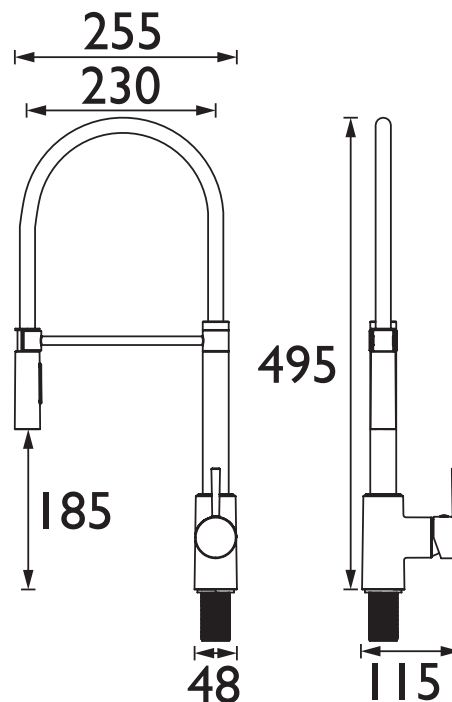

SI PROSNK C

SILHOUETTE Tap Range Silhouette Professional Kitchen Sink Mixer Chrome

Specification

Product Type:	Kitchen Taps
Main Construction Material:	ABS; Stainless Steel
Mount Type:	Deck
Handle Type:	Lever
Connection Inlet:	1/2" BSP Flexible Tails
Connection Outlet:	Spray Handset
Number of Tap Holes:	1
Valve/Cartridge Type:	35mm Single Lever Cartridge
Plumbing System Requirements:	Suitable for high pressure systems only
Minimum Dynamic Pressure (bar):	1.5 bar
Maximum Dynamic Pressure (bar):	5 bar
Maximum Hot Water Temperature °C:	60°C
Maximum Static Pressure (bar):	10 bar
Flow Type:	Single
Isolation Included:	No

Product Certifications:

For more products, visit our website:
<http://www.bristan.com>

Dimensions (measurements in mm)

Flow Rates (l/min)

System Pressure (bar)	1.5	2	3	5
SI PROSNK C (mixed)	6.2	7.1	8.8	11.4