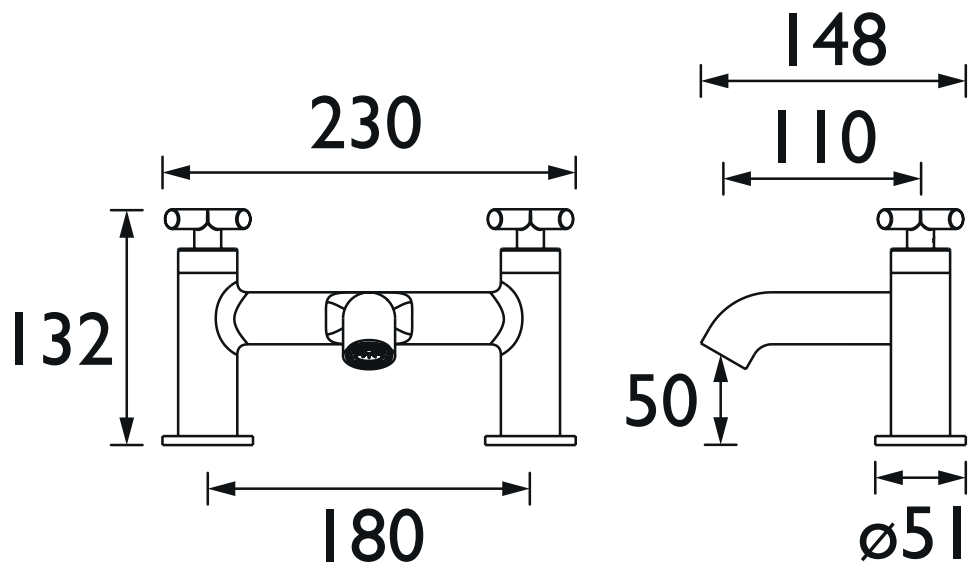

### Specification

<b>Product Type:</b>	Bathroom Taps
<b>Main Construction Material:</b>	Brass; ABS; Stainless Steel
<b>Mount Type:</b>	Deck
<b>Handle Type:</b>	Crosshead
<b>Connection Inlet:</b>	3/4" BSP
<b>Connection Outlet:</b>	M24 Cache Flow Straightener
<b>Number of Tap Holes:</b>	2
<b>Valve/Cartridge Type:</b>	3/4" Ceramic Disc Valve - 1/4 turn
<b>Plumbing System Requirements:</b>	Suitable for all plumbing systems
<b>Minimum Dynamic Pressure (bar):</b>	0.2 bar
<b>Maximum Dynamic Pressure (bar):</b>	5 bar
<b>Maximum Hot Water Temperature °C:</b>	60°C
<b>Maximum Static Pressure (bar):</b>	10 bar
<b>Flow Type:</b>	Single
<b>Isolation Included:</b>	No

### Dimensions (measurements in mm)