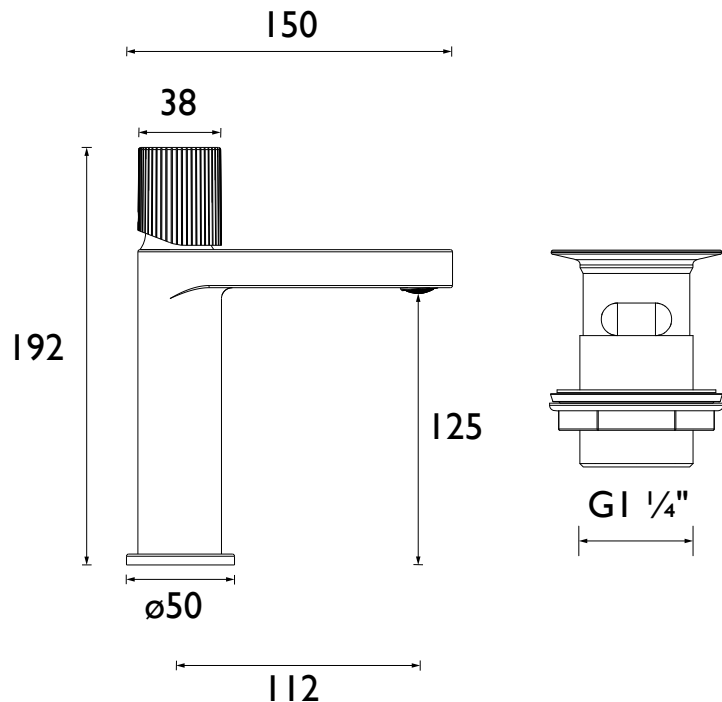

### Features:

- Save water without compromising performance thanks to the built-in 5L flow regulator.
- Supplied with everything you need for a hassle-free installation, including flexible tails and clicker waste
- Install with confidence using a robust metal fixing nut that keeps your tap securely in place
- Experience smooth, reliable operation thanks to the long-life ceramic cartridge
- Create a contemporary, minimalist look with the bold matt black finish

### Specification

Product Type:	Bathroom Taps
Main Construction Material:	Brass; Zinc Alloy
Mount Type:	Deck
Handle Type:	Round
Connection Inlet:	1/2" BSP Flexible Tails
Connection Outlet:	M24 5lpm Flow Limited Aerator
Number of Tap Holes:	1
Valve/Cartridge Type:	25mm Single Lever Cartridge
Plumbing System Requirements:	Suitable for all plumbing systems
Minimum Dynamic Pressure (bar):	0.5 bar
Maximum Dynamic Pressure (bar):	5 bar
Maximum Hot Water Temperature °C:	60°C
Maximum Static Pressure (bar):	10 bar
Flow Type:	Single
Isolation Included:	No

### Dimensions (measurements in mm)