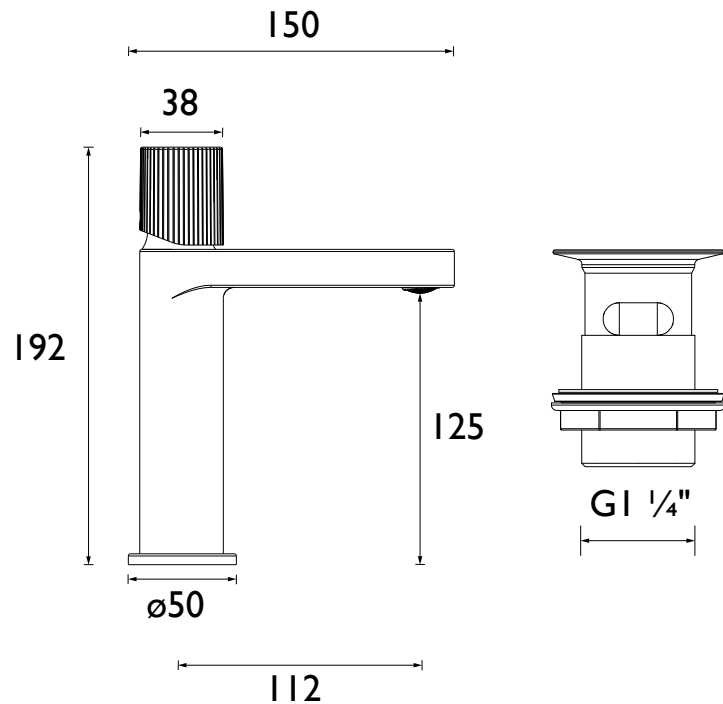

### Features:

- Save water without compromising performance thanks to the built-in 5L flow regulator.
- Supplied with everything you need for a hassle-free installation, including flexible tails and clicker waste
- Install with confidence using a robust metal fixing nut that keeps your tap securely in place
- Experience smooth, reliable operation thanks to the long-life ceramic cartridge
- Enjoy lasting brilliance with our flawless, scratch-resistant chrome finish that's salt spray-tested for durability

### Specification

<b>Product Type:</b>	Bathroom Taps
<b>Main Construction Material:</b>	Brass; Zinc Alloy
<b>Mount Type:</b>	Deck
<b>Handle Type:</b>	Round
<b>Connection Inlet:</b>	1/2" BSP Flexible Tails
<b>Connection Outlet:</b>	M24 5lpm Flow Limited Aerator
<b>Number of Tap Holes:</b>	1
<b>Valve/Cartridge Type:</b>	25mm Single Lever Cartridge
<b>Plumbing System Requirements:</b>	Suitable for all plumbing systems
<b>Minimum Dynamic Pressure (bar):</b>	0.5 bar
<b>Maximum Dynamic Pressure (bar):</b>	5 bar
<b>Maximum Hot Water Temperature °C:</b>	60°C
<b>Maximum Static Pressure (bar):</b>	10 bar
<b>Flow Type:</b>	Single
<b>Isolation Included:</b>	No

### Dimensions (measurements in mm)