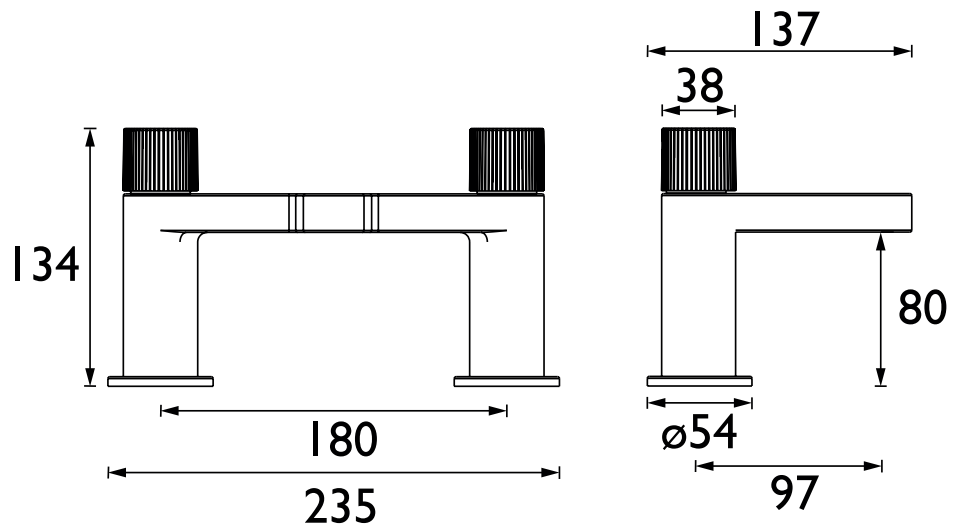

Product Certifications:

WRAS Certificate No: 240903012
WRAS Expiry Date: 30/09/2029

For more products, visit our website:
<http://www.bristan.com>

Specification

Product Type:	Bathroom Taps
Main Construction Material:	Brass; Zinc Alloy
Mount Type:	Deck
Handle Type:	Round
Connection Inlet:	3/4" BSP
Connection Outlet:	M24 Housed Aerator
Number of Tap Holes:	2
Valve/Cartridge Type:	3/4" Ceramic Disc Valve - 1/4 turn
Plumbing System Requirements:	Suitable for all plumbing systems
Minimum Dynamic Pressure (bar):	0.2 bar
Maximum Dynamic Pressure (bar):	5 bar
Maximum Hot Water Temperature °C:	60°C
Maximum Static Pressure (bar):	10 bar
Flow Type:	Single
Isolation Included:	No

Dimensions (measurements in mm)

Flow Rates (l/min)

System Pressure (bar)	0.2	0.5	1	2	3	5
LIS BF BLK (mixed)	17.4	29	43.7	64.5	78.8	93.4

TECHNICAL DATA SHEET

BRISTAN

D3