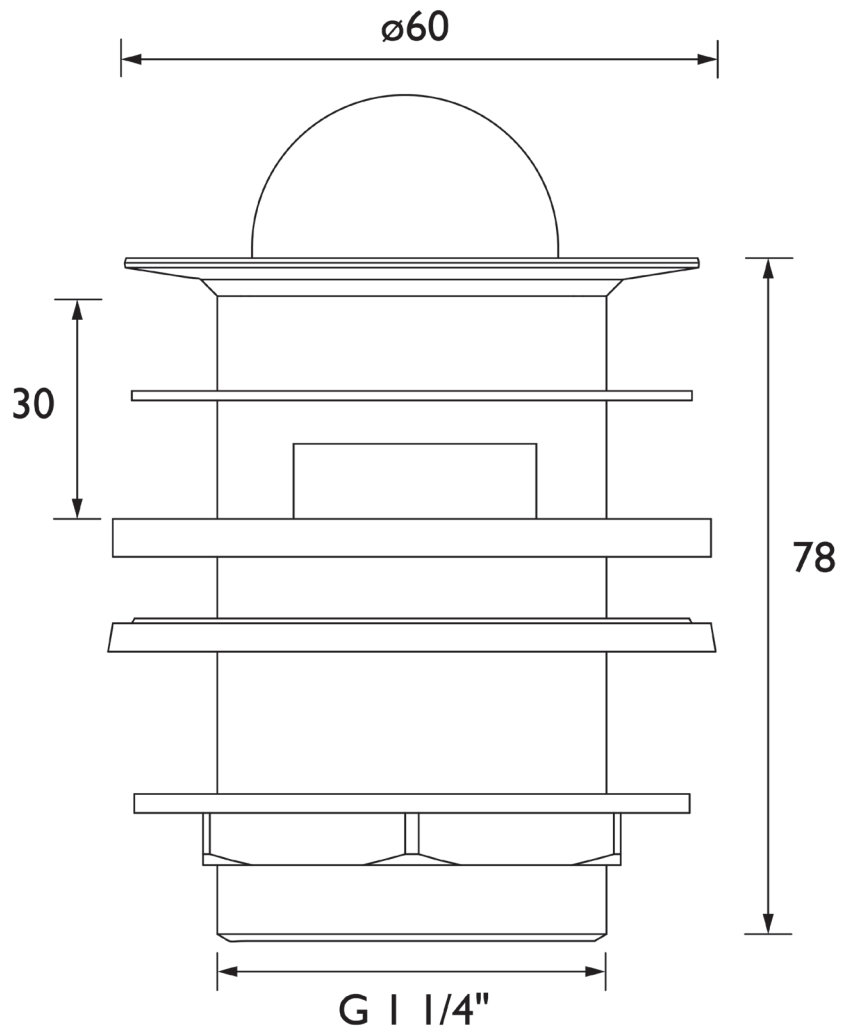

### Specification

Contemporary or Traditional:	Contemporary
Main Construction Material:	Brass
Connection Inlet:	G1 1/4"
Waste Drainage Rate (litres per minute):	32
What's in the Box?:	1x Slotted Waste Body, 2x Rubber Washers, 1x Metal Backnut, 1x Plug

### Dimensions (measurements in mm)

TECHNICAL  
DATA  
SHEET

BRISTAN

D5