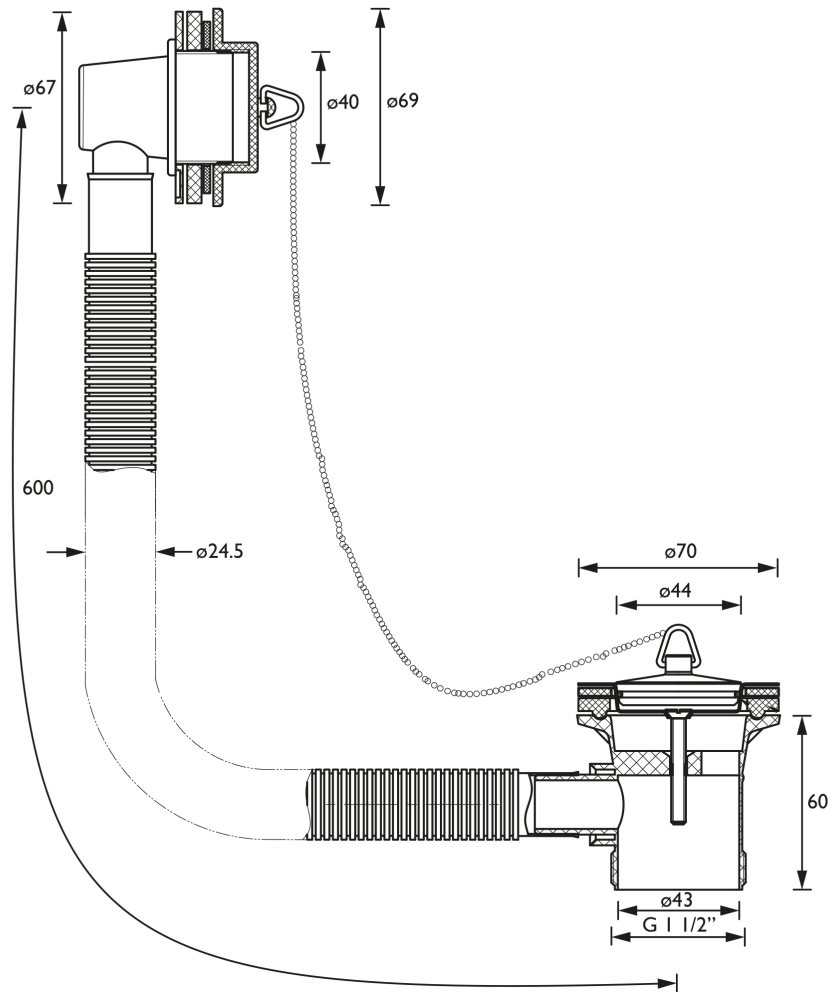

Specification

Contemporary or Traditional:	Contemporary
Main Construction Material:	ABS; Stainless Steel
Connection Inlet:	G1 1/2"
Waste Drainage Rate (litres per minute):	55.7
What's in the Box?:	1 x Waste Body, 1 x Waste Plate, 2 x Rubber Washers, 1 x Overflow Elbow, 1 x Black Plastic Overflow Ring, 1 x Black Rubber Washer, 1 x White Foam Washer, 1 x ABS Overflow Plate, 1 x Ball Link Chain, 1 x ABS Plug, 1 x Overflow Tube, 1 x Fitting Instructions

Product Certifications:

Variant SKUs:

- W BATH02 G
-
-
-
-

For more products, visit our website:
<http://www.bristan.com>

Dimensions (measurements in mm)

TECHNICAL DATA SHEET

BRISTAN

D5