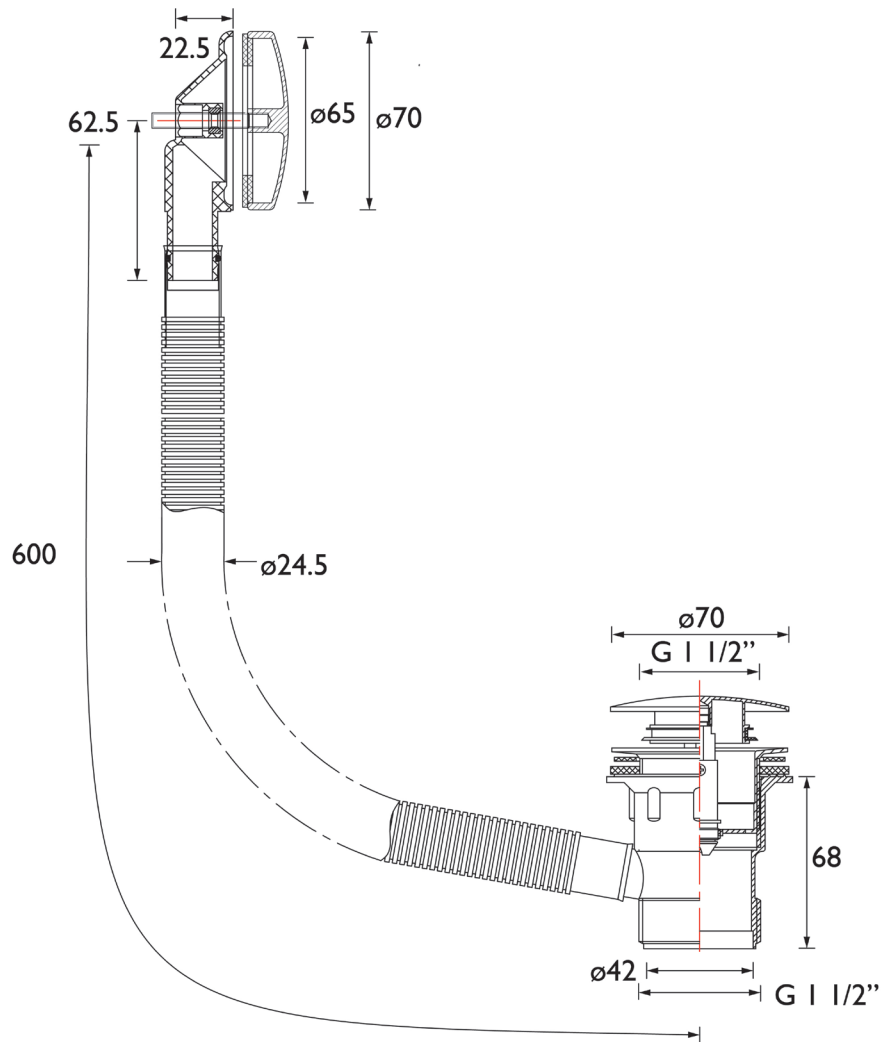

Specification

Contemporary or Traditional:	Contemporary
Main Construction Material:	Brass; ABS
Connection Inlet:	G1 1/2"
Waste Drainage Rate (litres per minute):	70.7
What's in the Box?:	1 x Screw-in Waste Body, 1 x Waste Body, 1 x Rubber Washer, 1 x Silicon Washer, 1 x Clicker Mechanism, 1 x Overflow Tube, 1 x Overflow Body, 1 x Overflow Face, 2 x Rubber Washers

Product Certifications:

Variant SKUs:

- W BATH03 BLK
- W BATH12 C
-
-
-

For more products, visit our website:
<http://www.bristan.com>

Dimensions (measurements in mm)

TECHNICAL DATA SHEET

BRISTAN