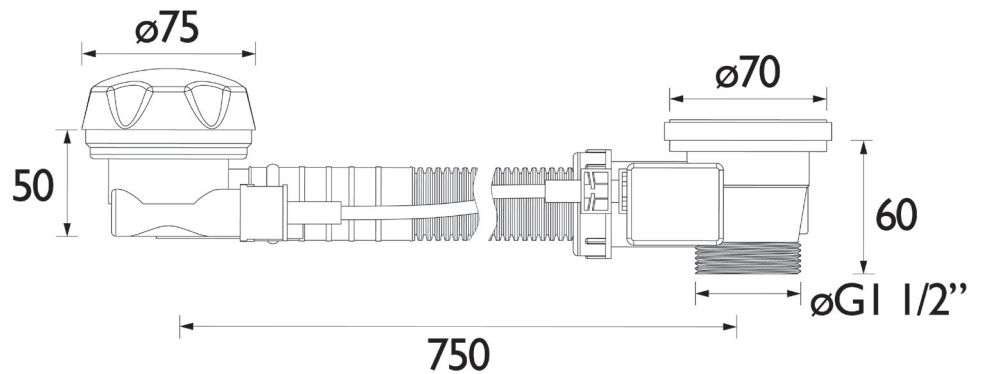

W BATH06 C

Wastes Round Pop Up Bath Waste with Overflow

Specification

Contemporary or Traditional:	Contemporary
Main Construction Material:	Brass; ABS
Connection Inlet:	G1 1/2"
Waste Drainage Rate (litres per minute):	50.8
What's in the Box?:	1x Plastic Waste Body, 1x Flange, 1x Rubber Washer, 1x Adjusting Screw, 1x Pop-up Plug, 1x Overflow Tube, 1x Overflow Body, 1x Rubber Washer, 1x Locking Nut, 1x Overflow Face, 1x Screw

Product Certifications:

Variant SKUs:

-
-
-
-

For more products, visit our website:
<http://www.bristan.com>

Dimensions (measurements in mm)

TECHNICAL DATA SHEET

D5