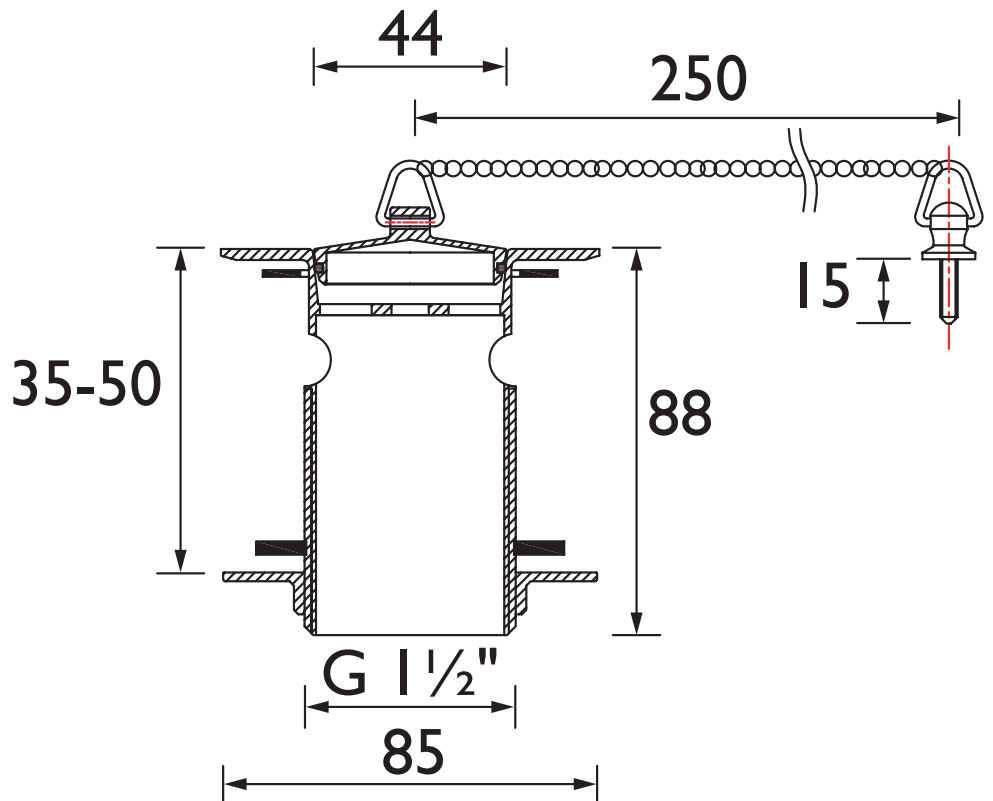

W SNK5 C

Wastes Sink Waste 5 Chrome Plated

Specification

Contemporary or Traditional:	Traditional
Main Construction Material:	Brass
Connection Inlet:	G1 1/2"
Waste Drainage Rate (litres per minute):	75.9
What's in the Box?:	1 x Slotted Sink Waste, 2 x Black Rubber Washers, 1 x Metal Back Nut, 1 x O' Ring, 1 x Link Chain, 1 x Wood Screw, 1 x Fitting Instructions

Product Certifications:

Compliant to BS EN 274

For more products, visit our website:
<http://www.bristan.com>

Dimensions (measurements in mm)

TECHNICAL
DATA
SHEET

BRISTAN

D7