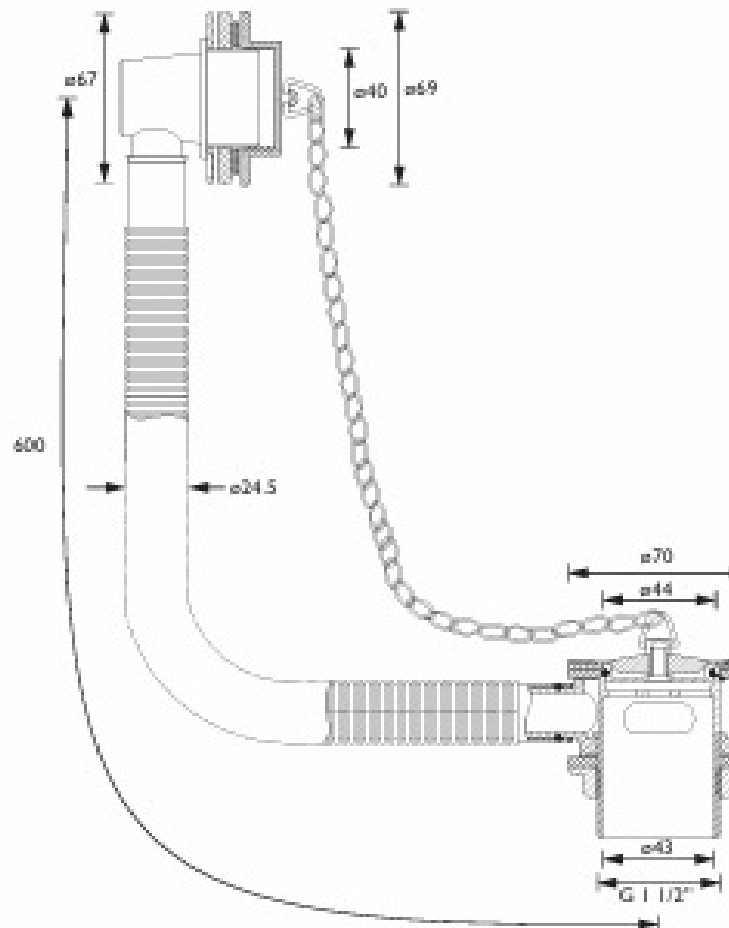

### Specification

Contemporary or Traditional:	Contemporary
Main Construction Material:	Brass; ABS
Connection Inlet:	G1 1/2"
Waste Drainage Rate (litres per minute):	68.4
What's in the Box?:	1x Slotted Waste Body, 1x Banjo, 1x Metal Backnut, 2x Rubber Washers, 1x Silicon Washer, 1x Overflow Tube, 1x Overflow Body, 1x Overflow Face, 1x Rubber Washer, 1x Foam Washer, 1x Plastic Washer, 1x 450mm Ball Link Chain, 1x Brass Plug.

### Dimensions (measurements in mm)

**TECHNICAL  
DATA  
SHEET**

**BRISTAN**

D3