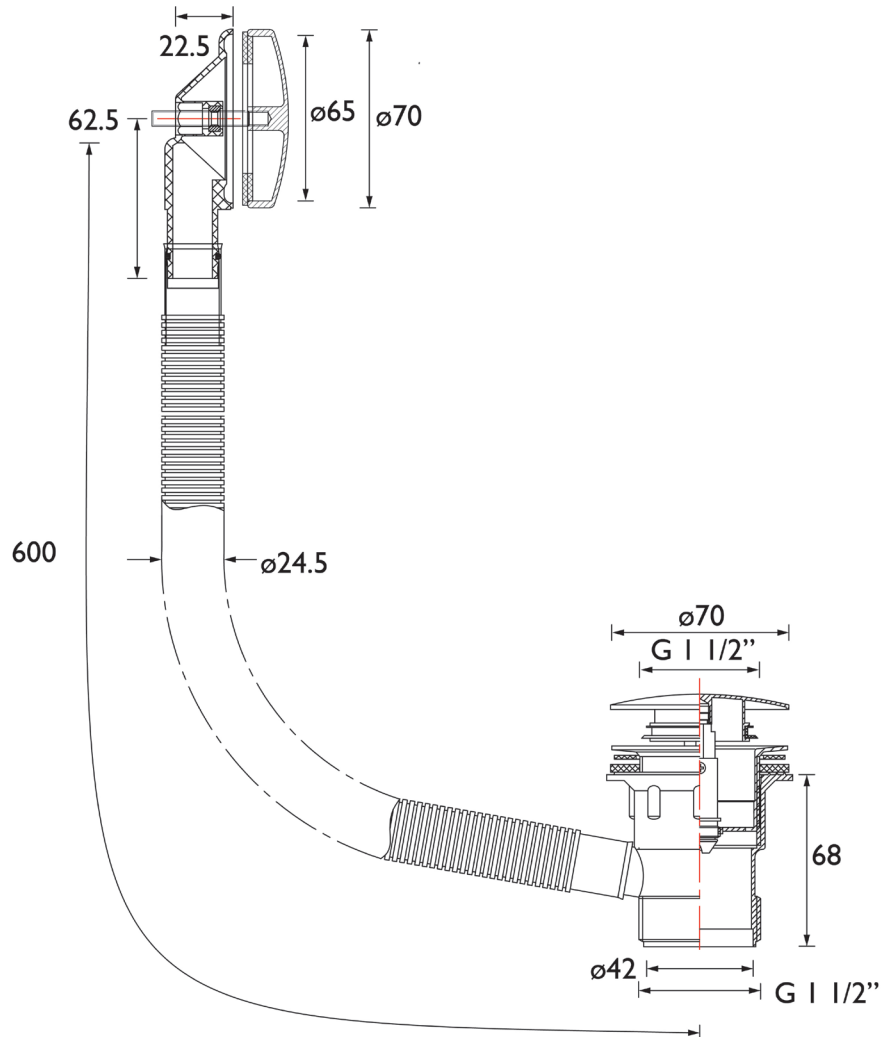

### Specification

Contemporary or Traditional:	Contemporary
Main Construction Material:	Brass; ABS
Connection Inlet:	G1 1/2"
Waste Drainage Rate (litres per minute):	70.7
What's in the Box?:	1 x Screw-in Waste Body, 1 x Waste Body, 1 x Rubber Washer, 1 x Silicon Washer, 1 x Clicker Mechanism, 1 x Overflow Tube, 1 x Overflow Body, 1 x Overflow Face, 2 x Rubber Washers

### Dimensions (measurements in mm)

TECHNICAL  
DATA  
SHEET

BRISTAN

D3