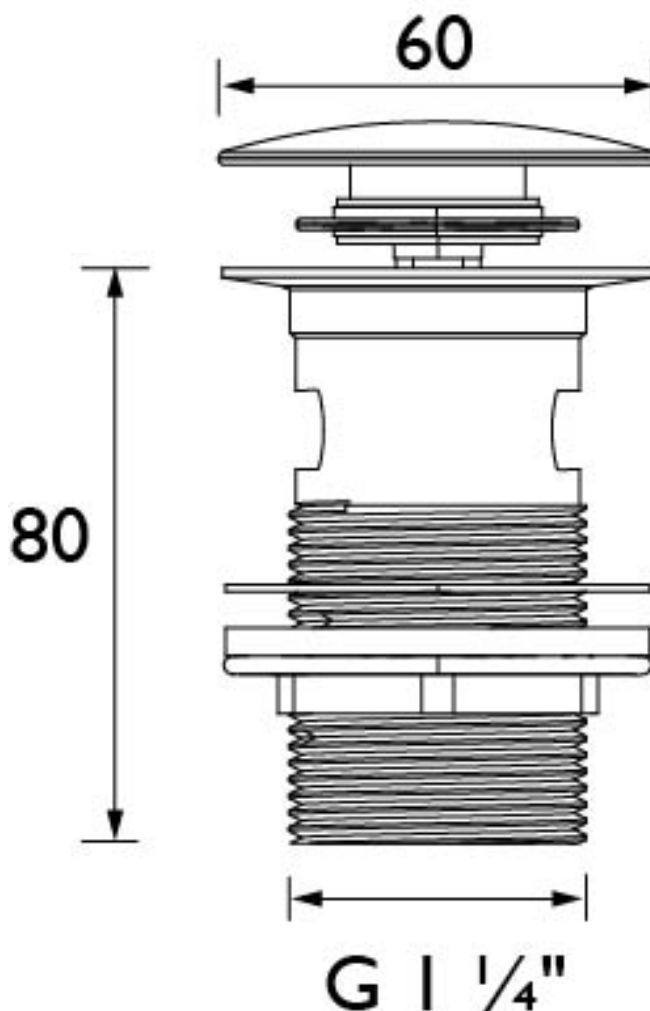

W BASIN04 BLK

Wastes Round Basin Clicker Waste Slotted Black

Specification

Contemporary or Traditional:	Contemporary
Main Construction Material:	Stainless Steel
Connection Inlet:	G1 1/4"
Waste Drainage Rate (litres per minute):	46.6
What's in the Box?:	1x Waste Body, 1x Metal Backnut, 1x Clicker Mechanism, 3 x Washers, 1 x Fitting Instructions

Product Certifications:

Variant SKUs:

- W BASIN04 C
- W BASIN04 G
-
-
-

For more products, visit our website:
<http://www.bristan.com>

Dimensions (measurements in mm)

TECHNICAL
DATA
SHEET

BRISTAN

D2