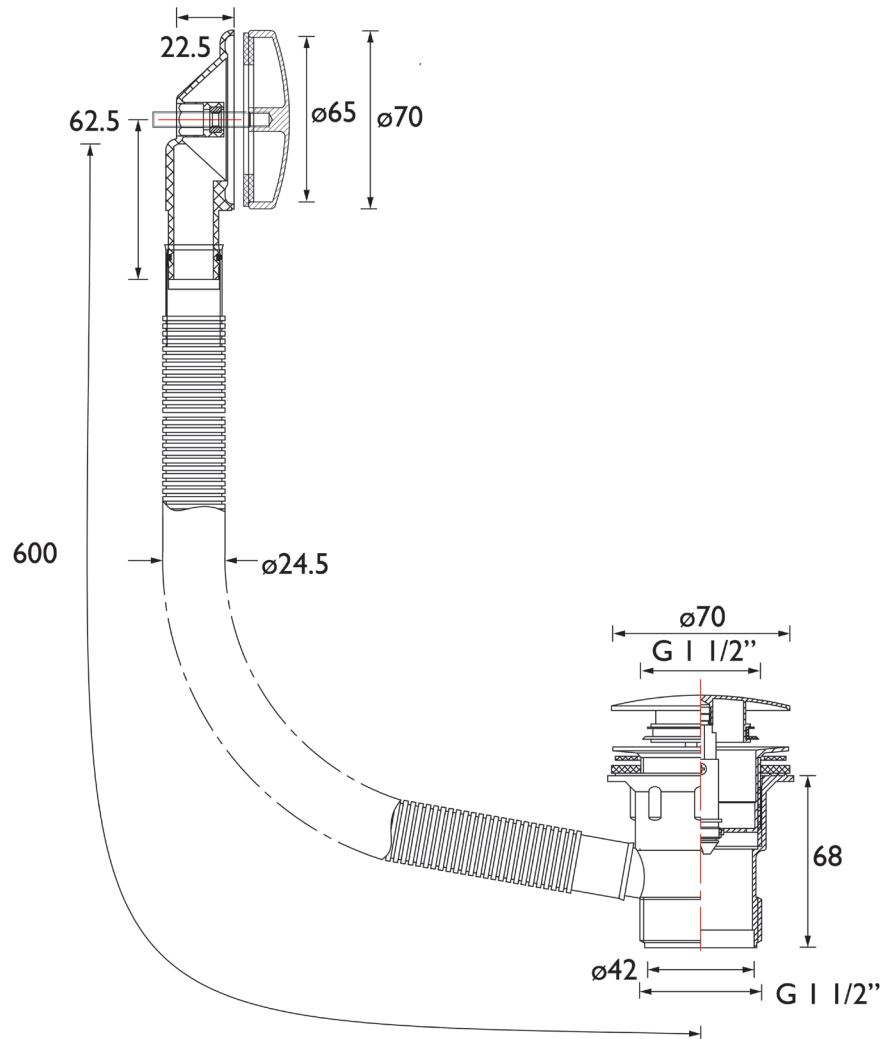

W BATH03 BB

Wastes Bristan Round Clicker Bath Waste B Brass

Specification

Contemporary or Traditional:	Contemporary
Main Construction Material:	Brass; ABS
Connection Inlet:	G1 1/2"
Waste Drainage Rate (litres per minute):	70.7
What's in the Box?:	1 x Screw-in Waste Body, 1 x Waste Body, 1 x Rubber Washer, 1 x Silicon Washer, 1 x Clicker Mechanism, 1 x Overflow Tube, 1 x Overflow Body, 1 x Overflow Face, 2 x Rubber Washers

Product Certifications:

Variant SKUs:

-
-
-
-

For more products, visit our website:
<http://www.bristan.com>

Dimensions (measurements in mm)

**TECHNICAL
DATA
SHEET**

BRISTAN

D3