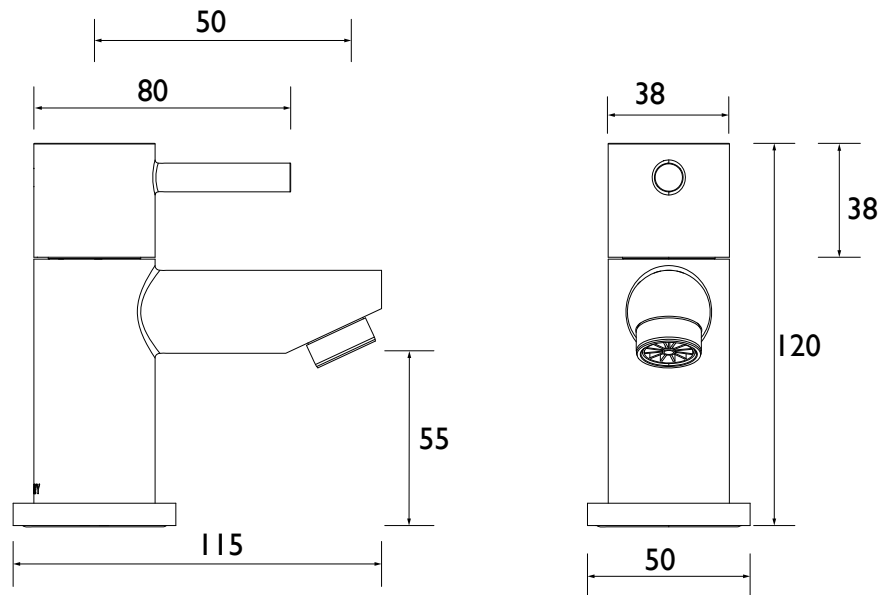

### Specification

<b>Product Type:</b>	Taps
<b>Main Construction Material:</b>	Brass
<b>Mount Type:</b>	Deck
<b>Handle Type:</b>	Lever
<b>Connection Inlet:</b>	3/4" BSP
<b>Connection Outlet:</b>	Anti-splash
<b>Number of Tap Holes:</b>	2
<b>Valve/Cartridge Type:</b>	1/4 Turn 3/4" Ceramic Disc Valve
<b>Plumbing System Requirements:</b>	Suitable for all plumbing systems
<b>Minimum Dynamic Pressure (bar):</b>	0.2 bar
<b>Maximum Dynamic Pressure (bar):</b>	5 bar
<b>Maximum Hot Water Temperature °C:</b>	65°C
<b>Maximum Static Pressure (bar):</b>	10 bar
<b>Isolation Included:</b>	No

### Dimensions (measurements in mm)